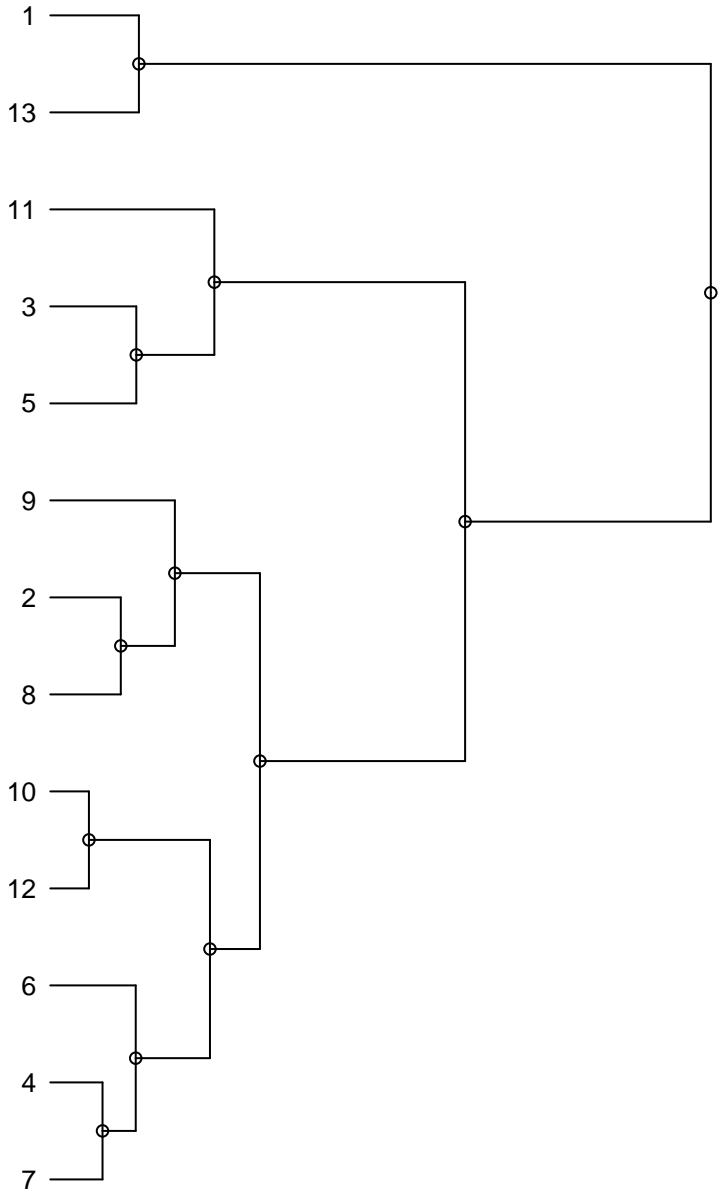

height

0 20 40 60 80 100

Dendrogram

cases
Method: ward