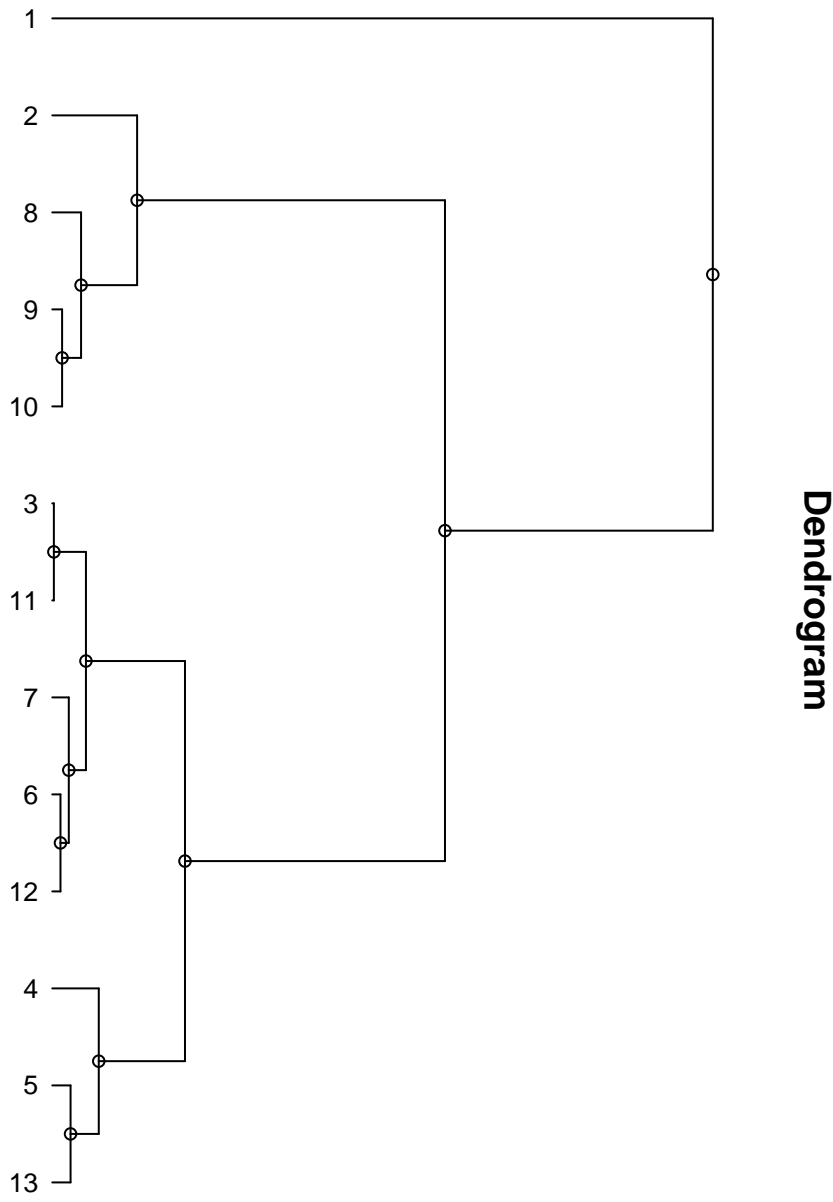

height

0 10 20 30 40

Dendrogram

Method: ward

cases