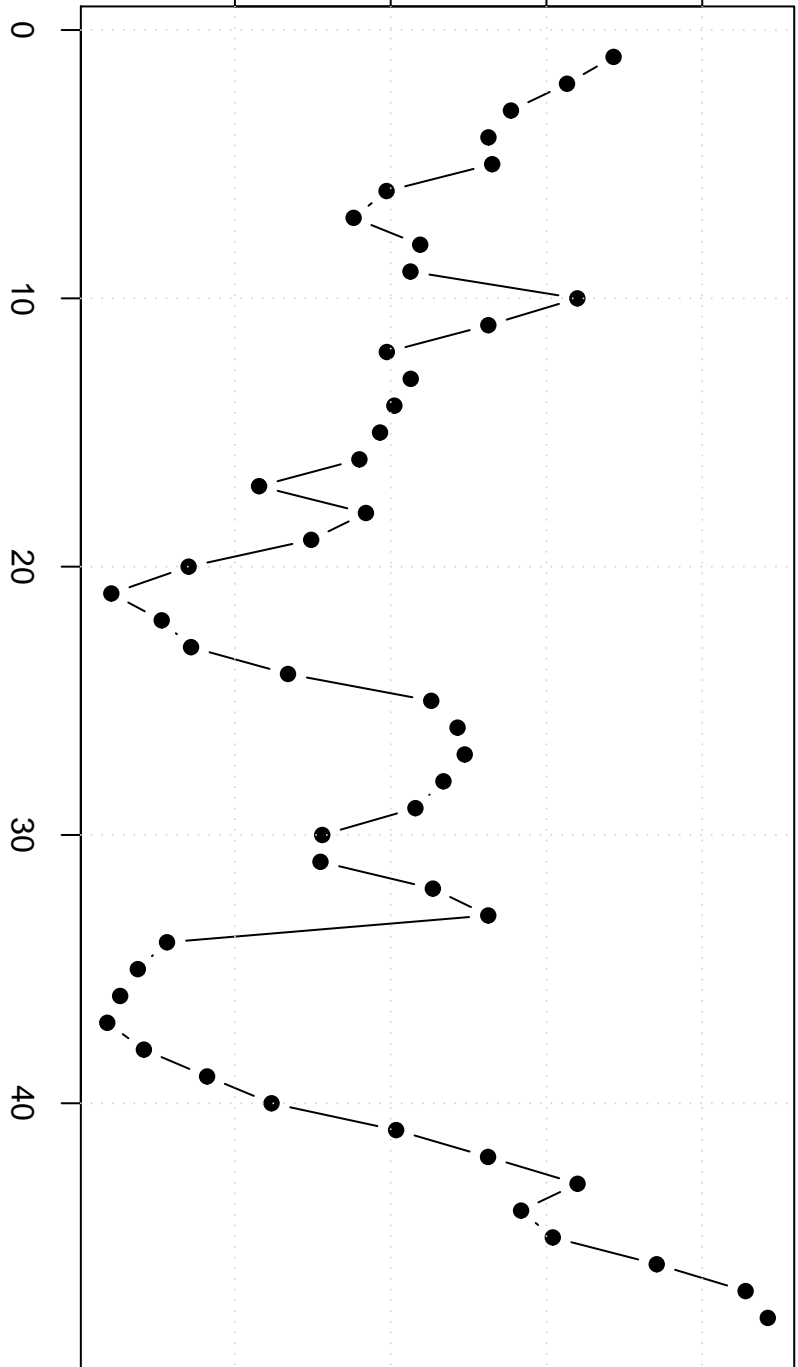

value of Residuals

-0.05 0.00 0.05 0.10

time or index

Residuals