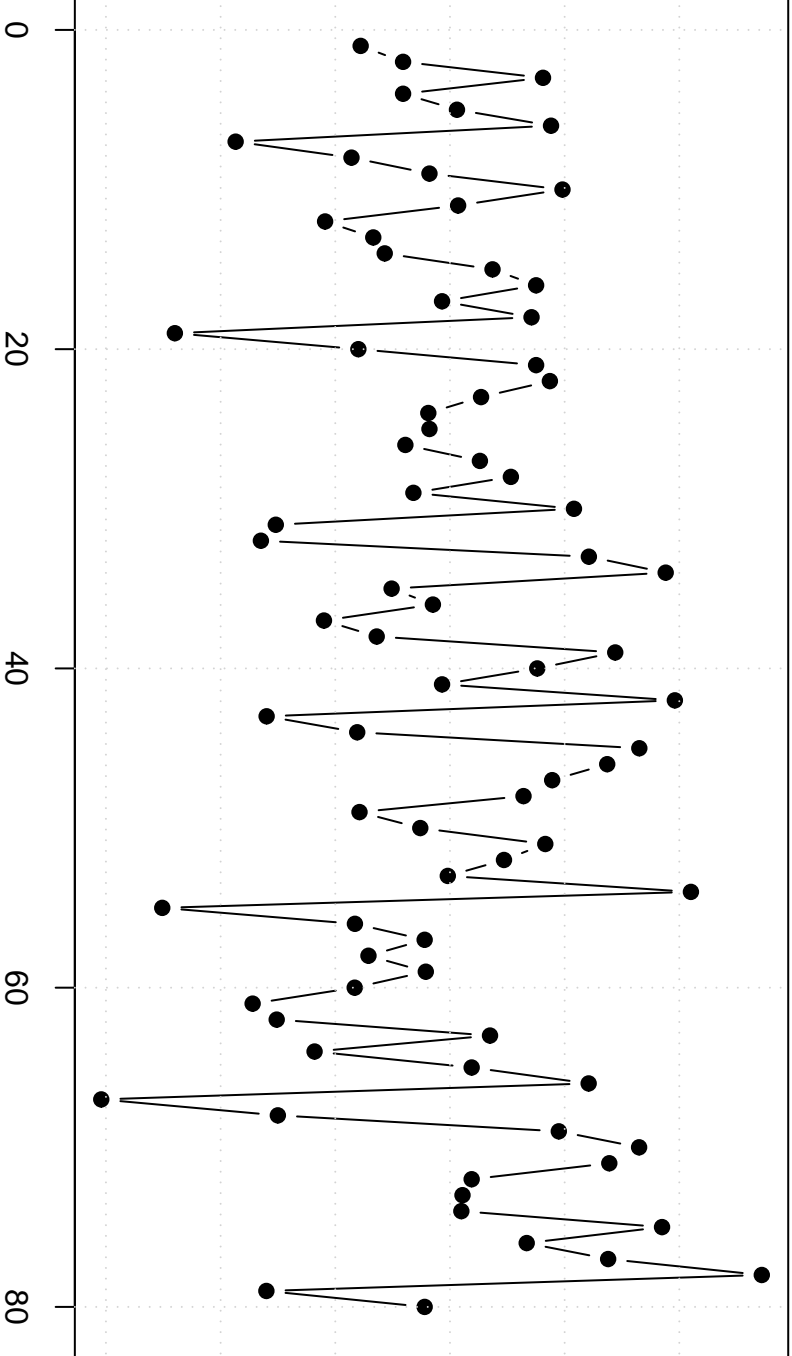

value of Residuals

-30 -20 -10 0 10 20

time or index

Residuals