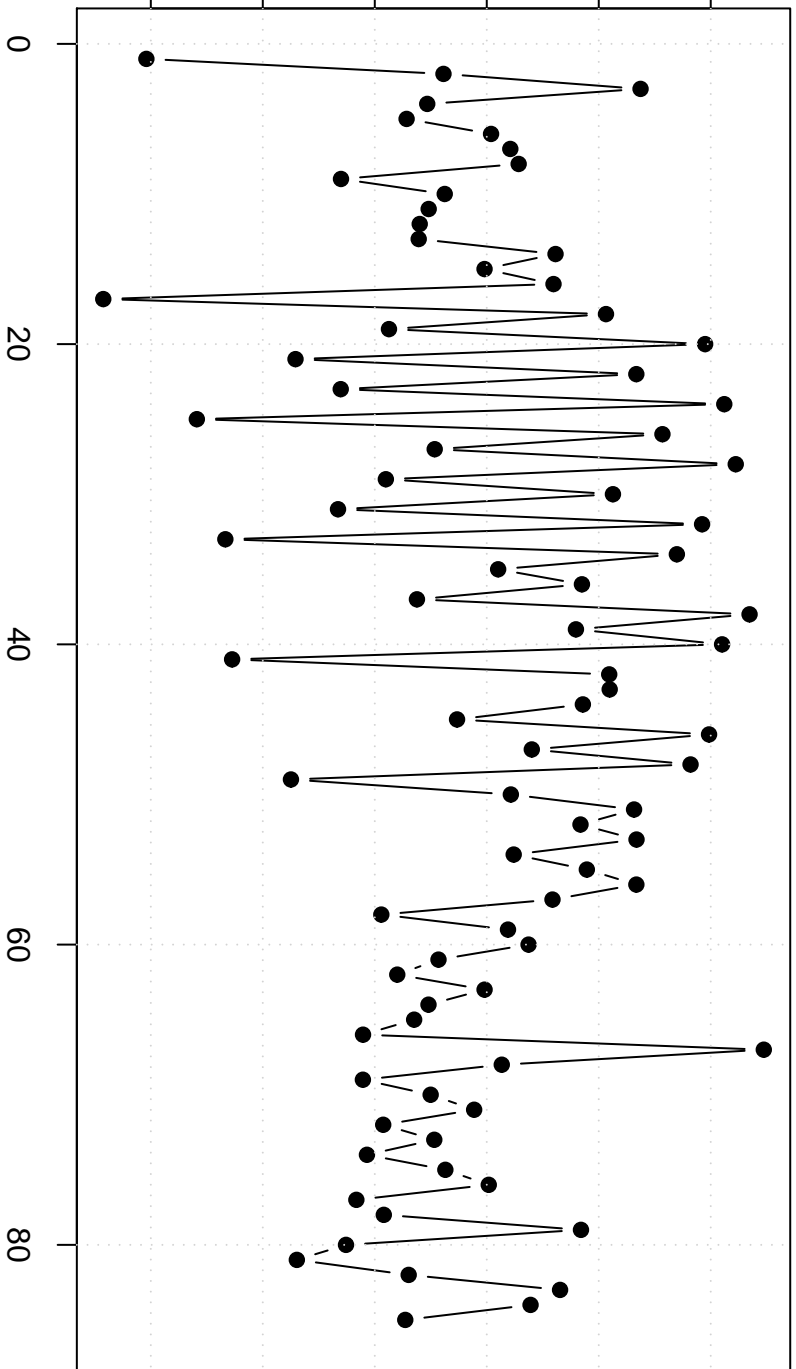

value of Residuals

-30 -20 -10 0 10 20

time or index

Residuals