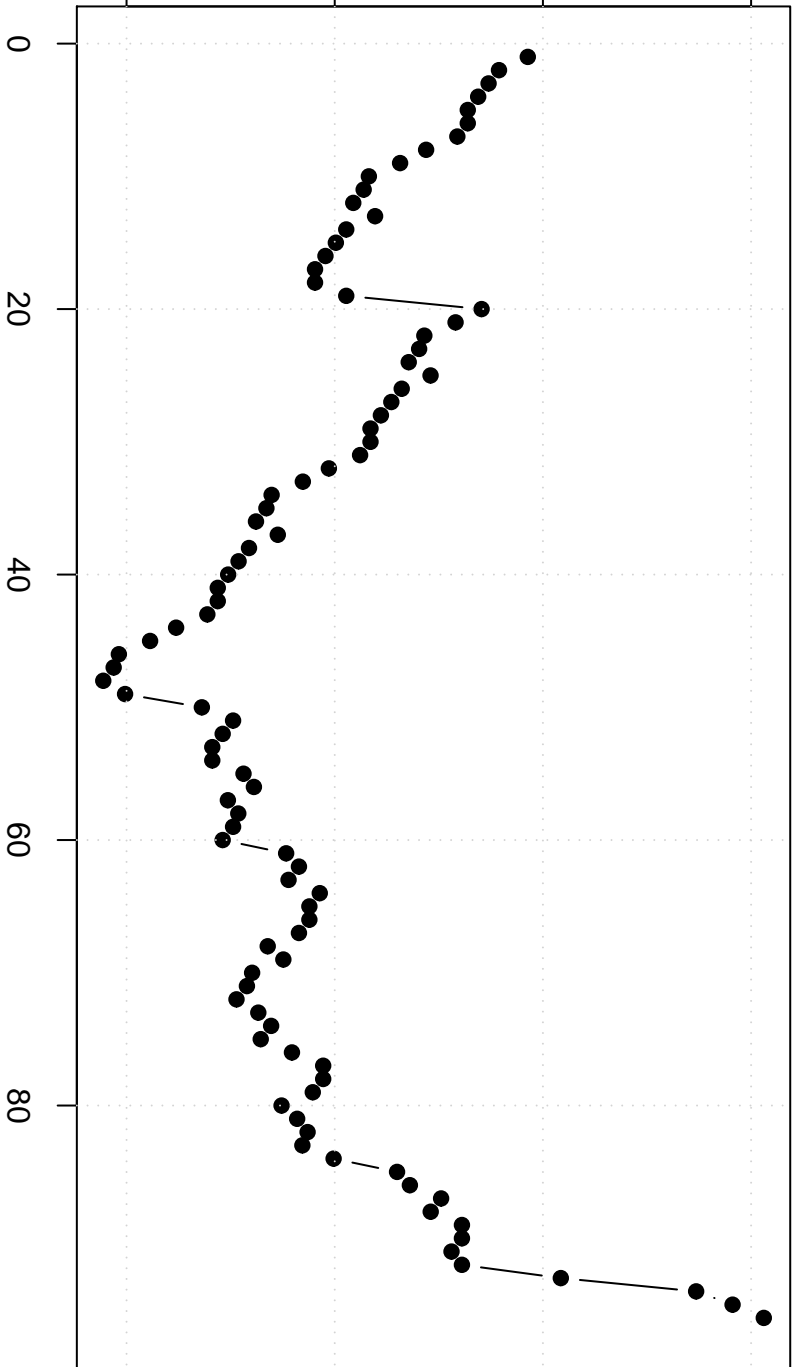

value of Residuals

-0.05 0.00 0.05 0.10

time or index

Residuals