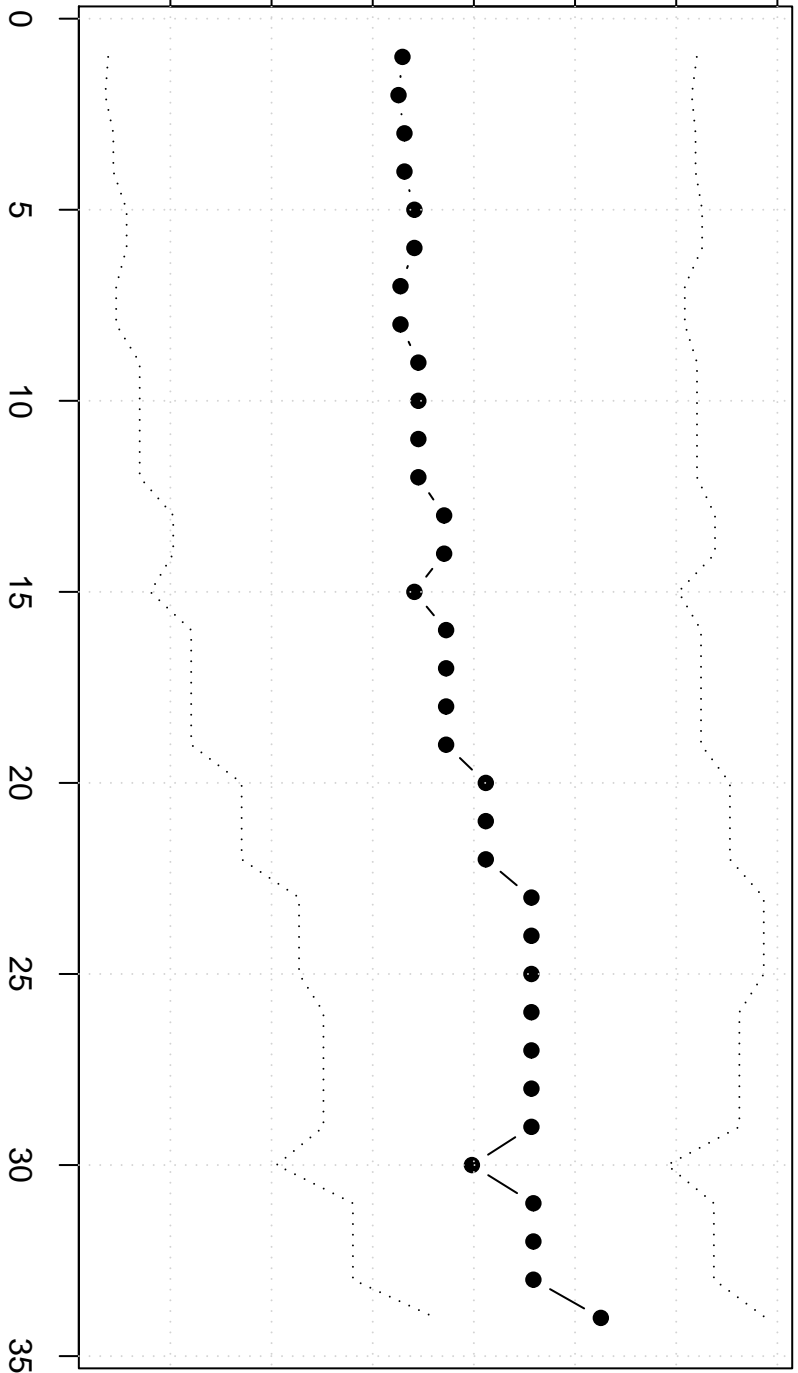

Winsorized Mean(j/n)

7.55 7.60 7.65 7.70 7.75 7.80 7.85

werlkoosheid