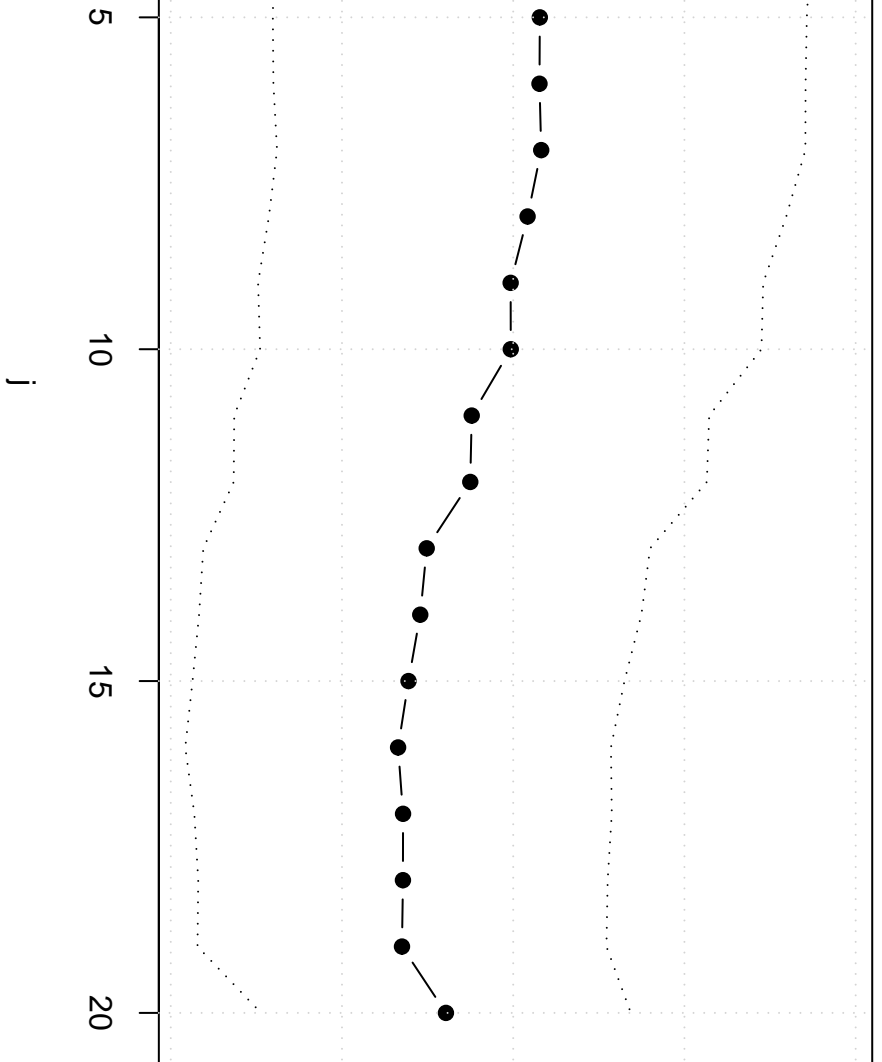

Winsorized Mean(j/n)

13000 13500 14000 14500 15000

**Goudprijis (eur/kg) central tendency**