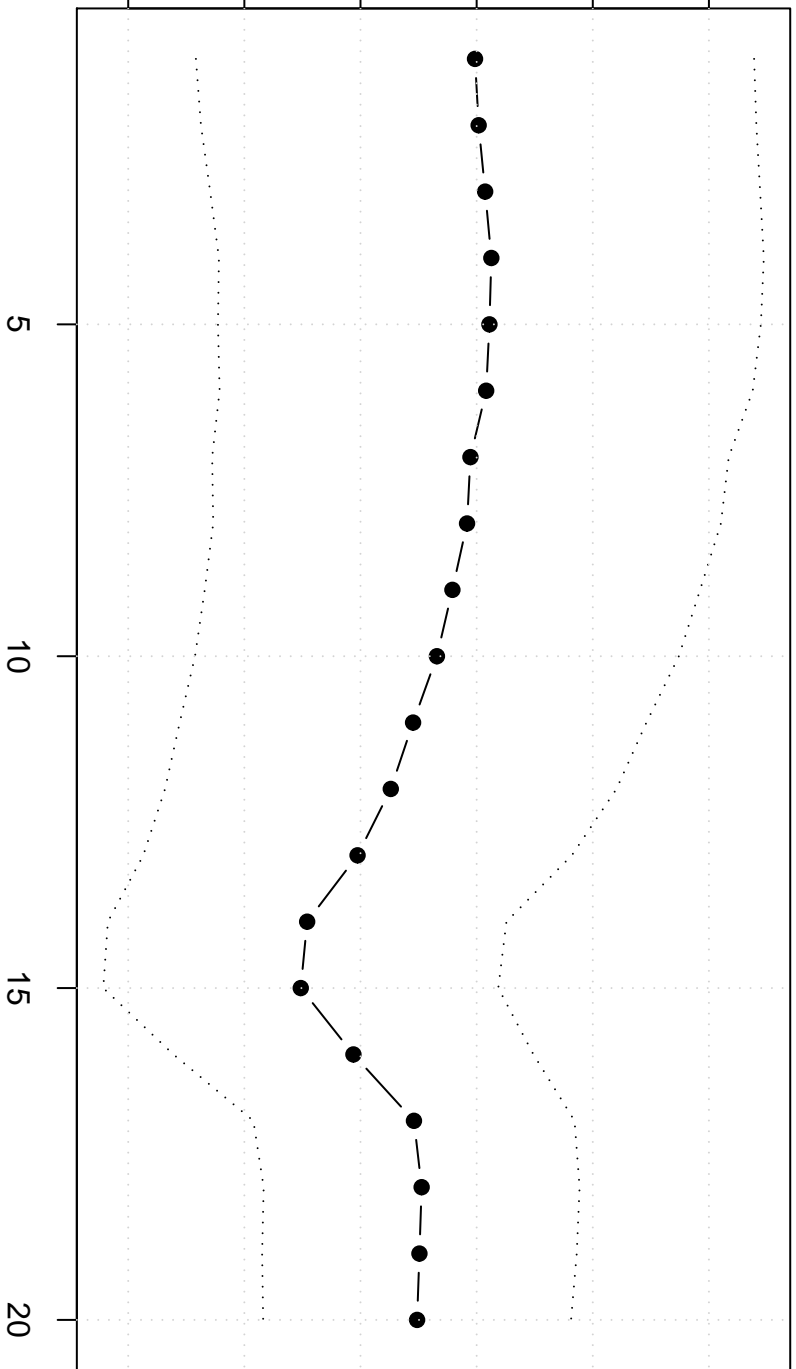

Winsorized Mean(j/n)

64.5 65.0 65.5 66.0 66.5 67.0

Central Tendency van tabak