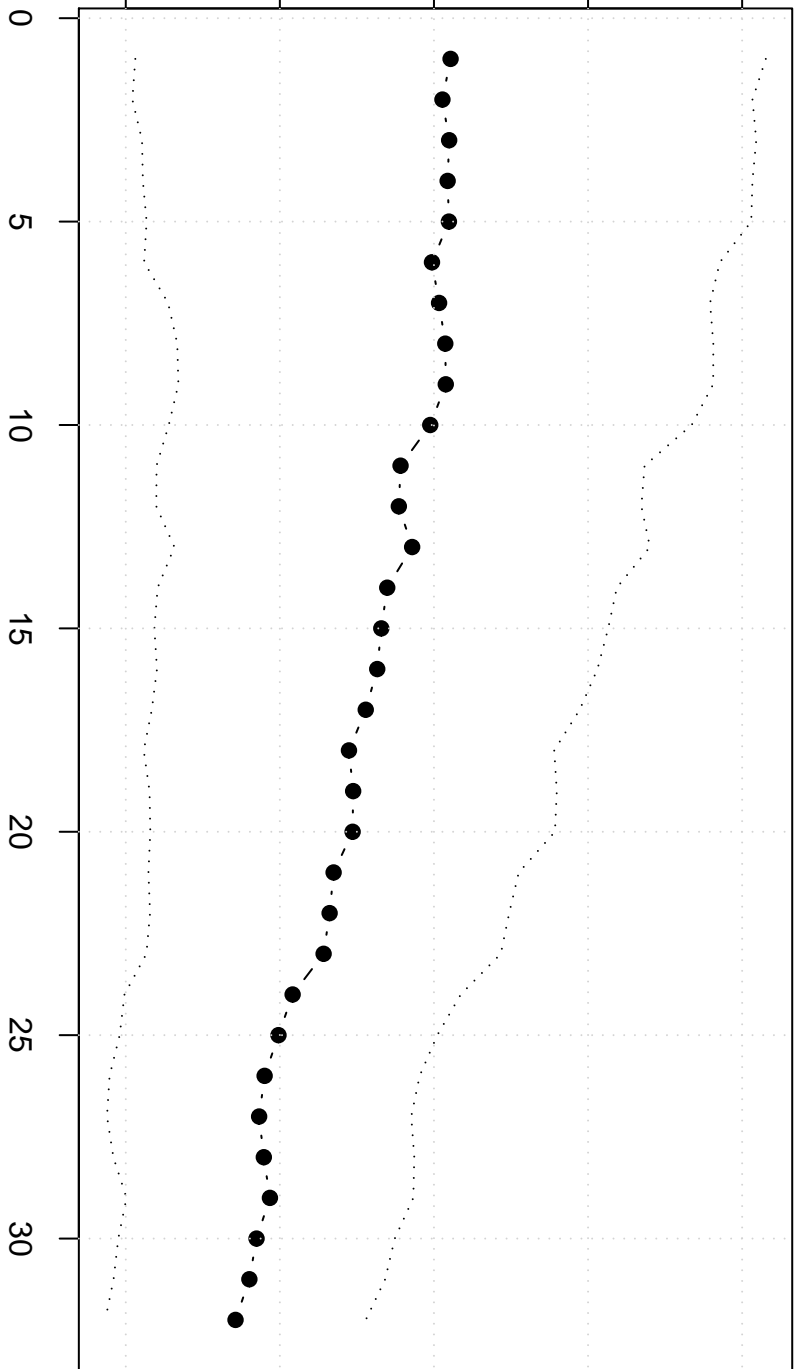

Winsorized Mean(j/n)

126 128 130 132 134

Utvoer Intra EU