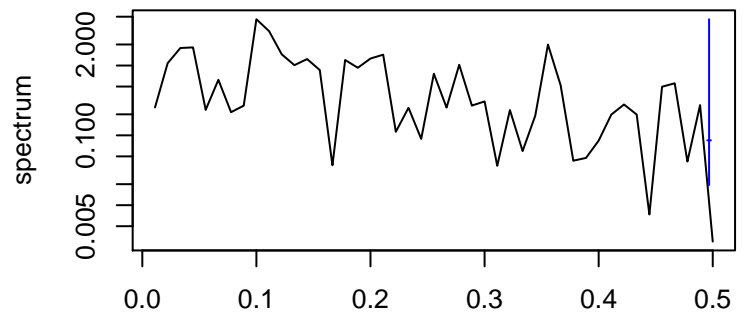

Observed

frequency
bandwidth = 0.00301

Trend

frequency
bandwidth = 0.00321

Seasonal

frequency
bandwidth = 0.00301

Random

frequency
bandwidth = 0.00321