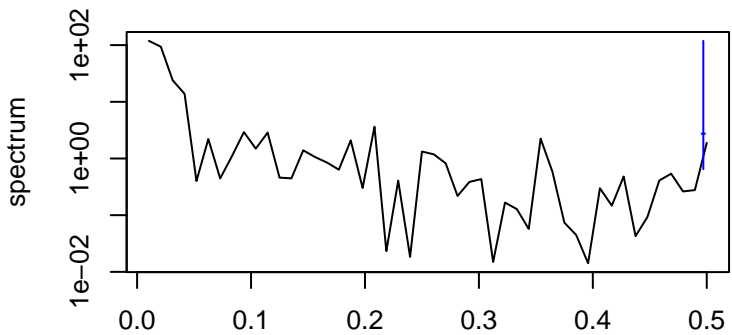

Observed

frequency
bandwidth = 0.00301

Trend

frequency
bandwidth = 0.00321

Seasonal

frequency
bandwidth = 0.00301

Random

frequency
bandwidth = 0.00321