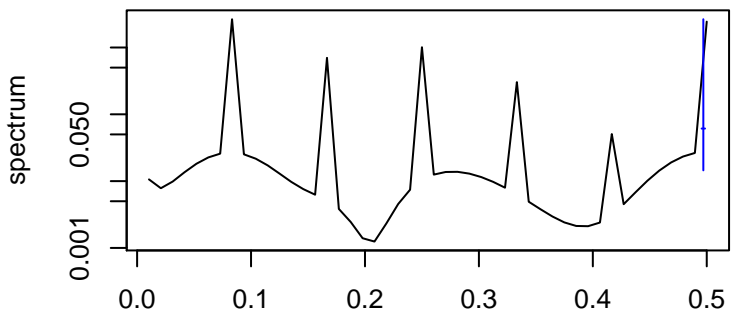

Observed

frequency
bandwidth = 0.00301

Trend

frequency
bandwidth = 0.00321

Seasonal

frequency
bandwidth = 0.00301

Random

frequency
bandwidth = 0.00321