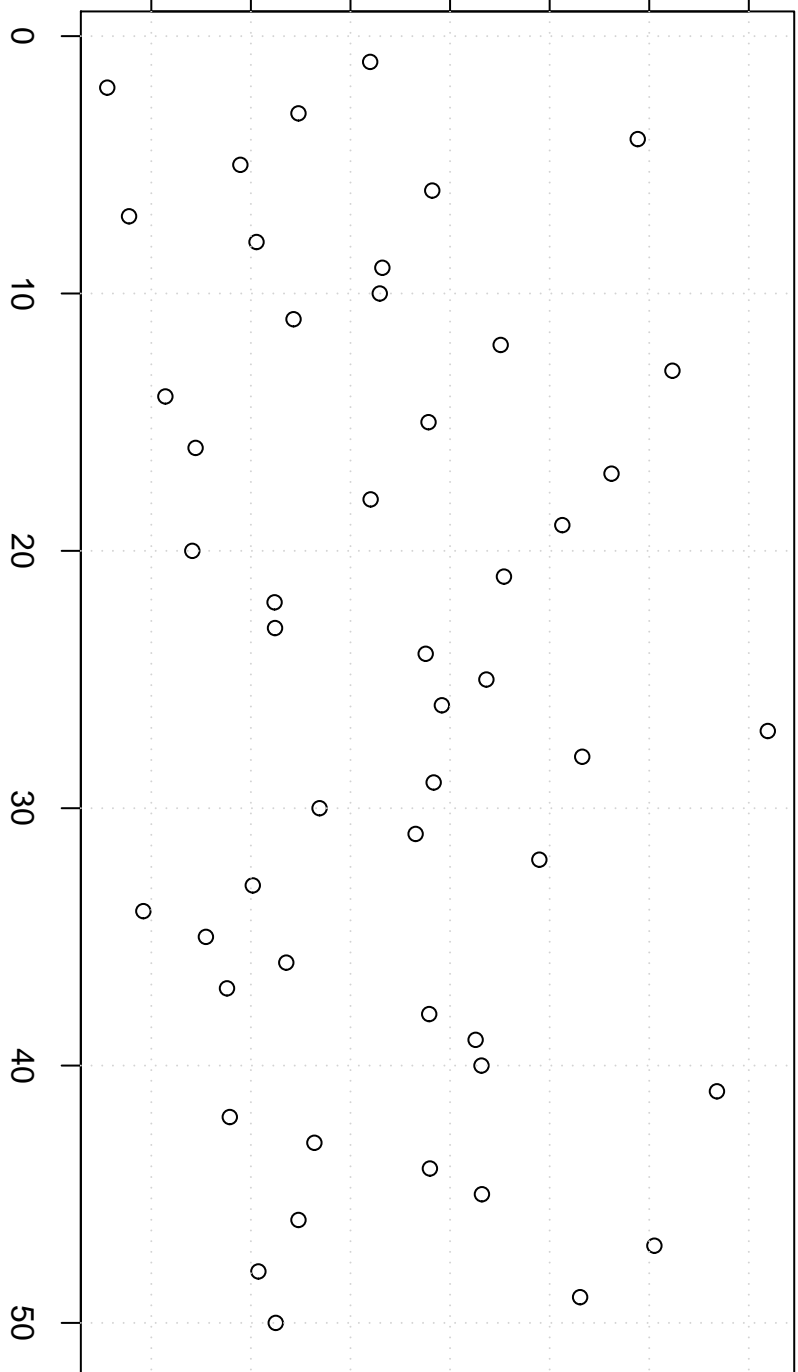

simulated values

11.65

11.75

11.85

11.95

Index

Simulation of Mean