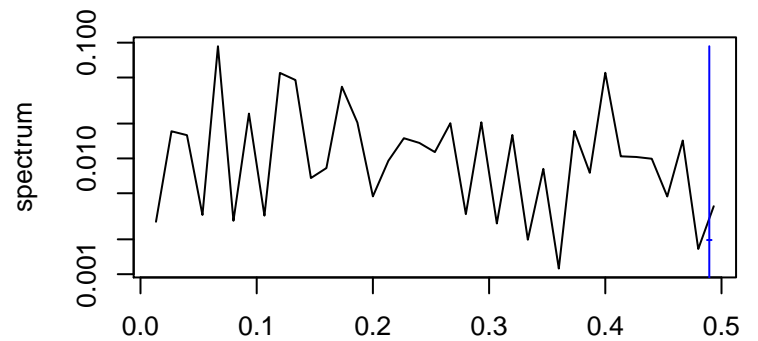

Observed

frequency
bandwidth = 0.00321

Trend

frequency
bandwidth = 0.00385

Seasonal

frequency
bandwidth = 0.00321

Random

frequency
bandwidth = 0.00385