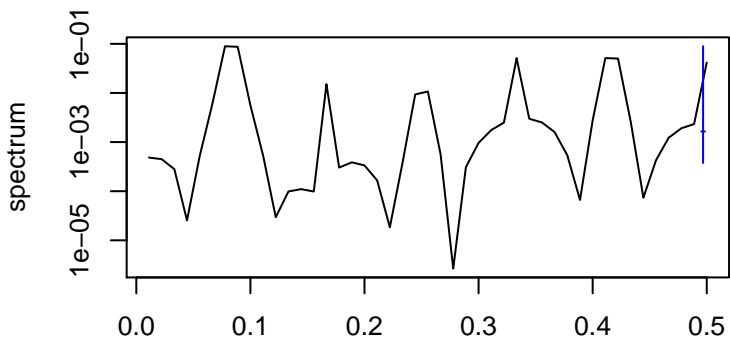

Observed

frequency
bandwidth = 0.00321

Trend

frequency
bandwidth = 0.00385

Seasonal

frequency
bandwidth = 0.00321

Random

frequency
bandwidth = 0.00385