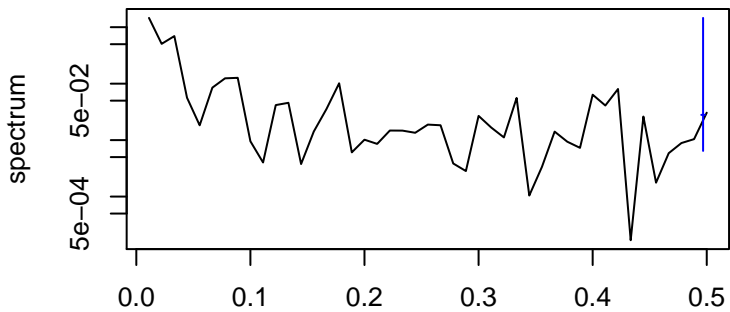

Observed

frequency
bandwidth = 0.00321

Trend

frequency
bandwidth = 0.00385

Seasonal

frequency
bandwidth = 0.00321

Random

frequency
bandwidth = 0.00385