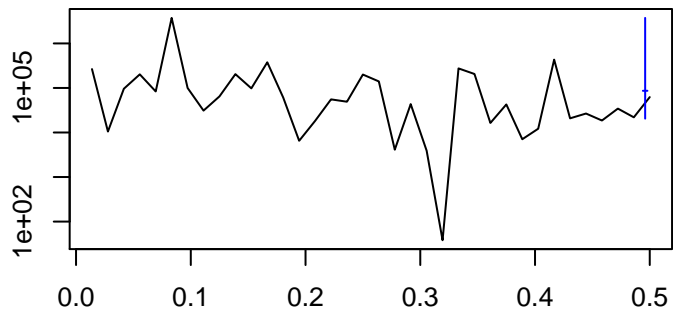

Observed

frequency
bandwidth = 0.00401

Trend

frequency
bandwidth = 0.00481

Seasonal

frequency
bandwidth = 0.00401

Random

frequency
bandwidth = 0.00481