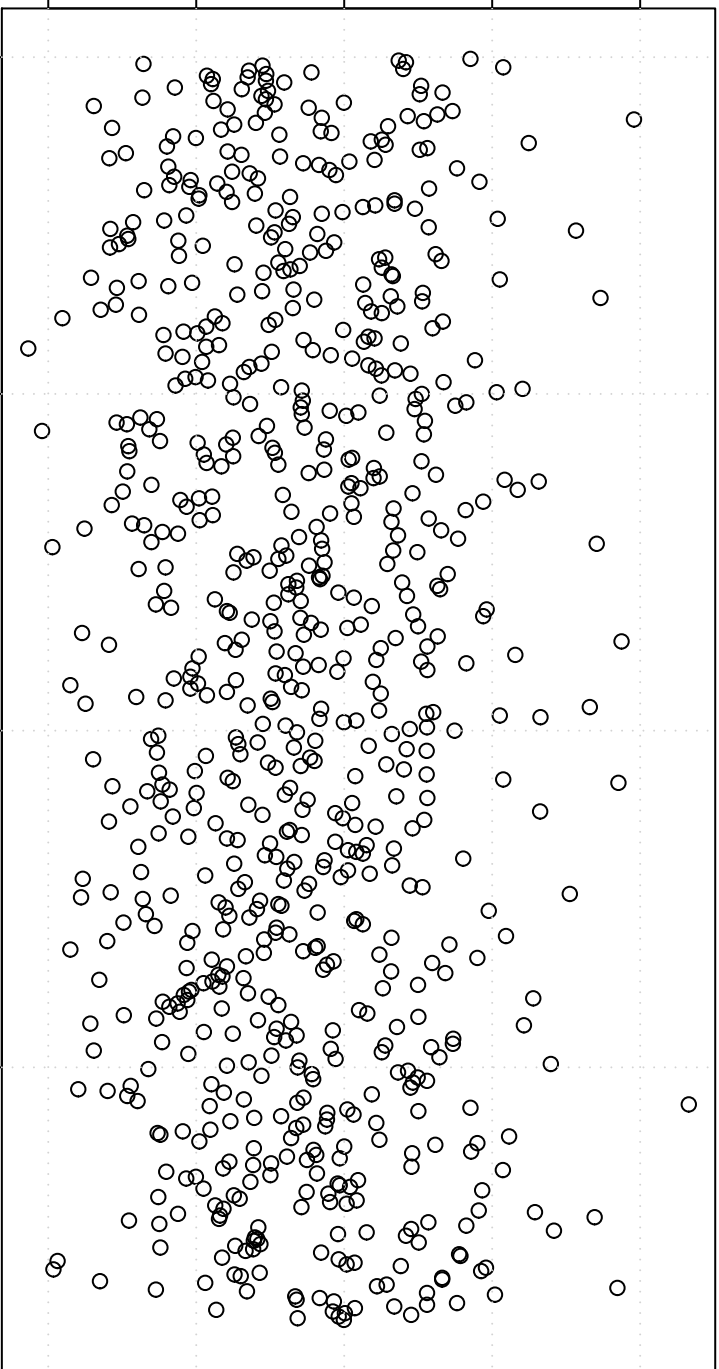

simulated values

11.5 12.0 12.5 13.0 13.5

0

200

400

600

Index

Simulation of Mean