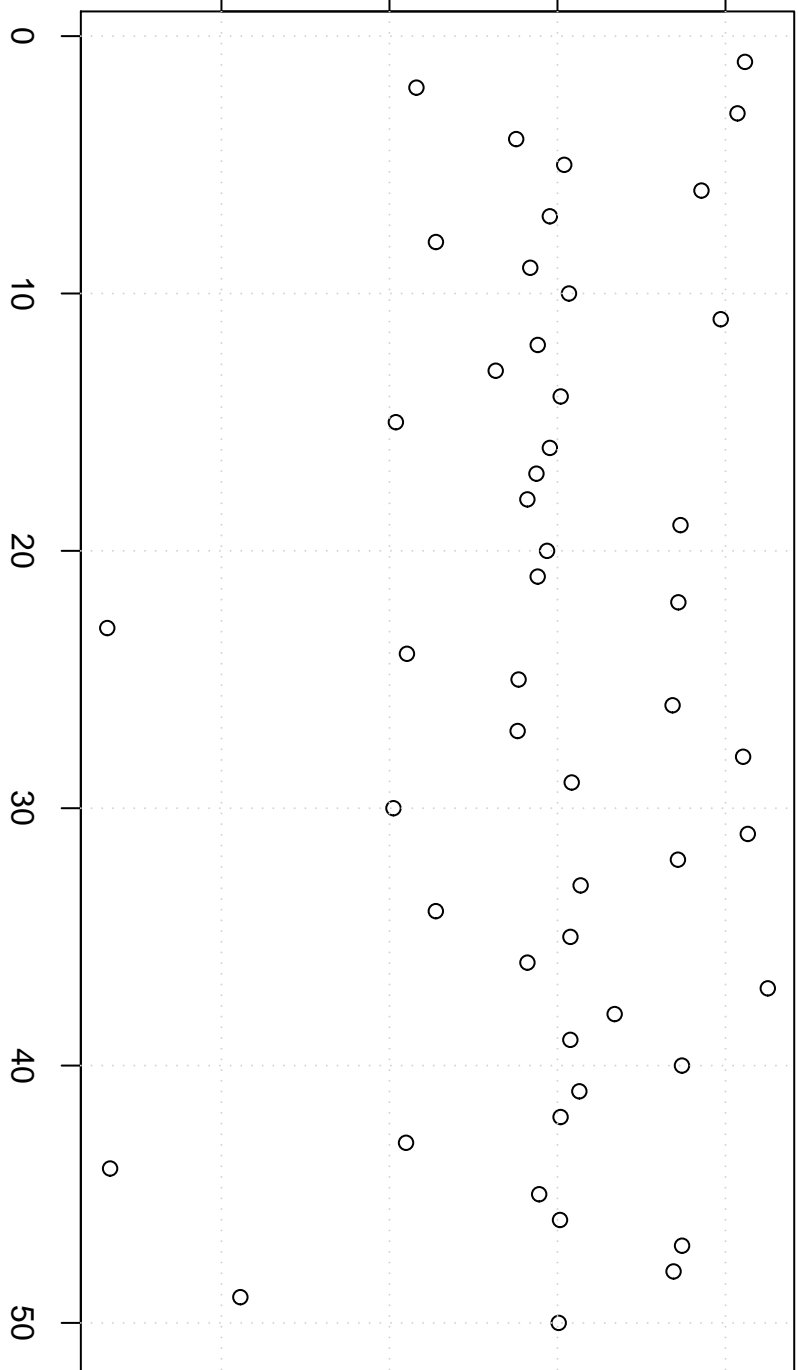

simulated values

18000 20000 22000 24000

Index

Simulation of Mean