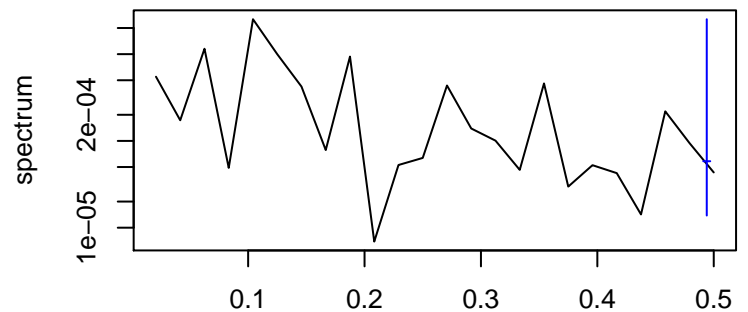

Observed

frequency
bandwidth = 0.00481

Trend

frequency
bandwidth = 0.00601

Seasonal

frequency
bandwidth = 0.00481

Random

frequency
bandwidth = 0.00601