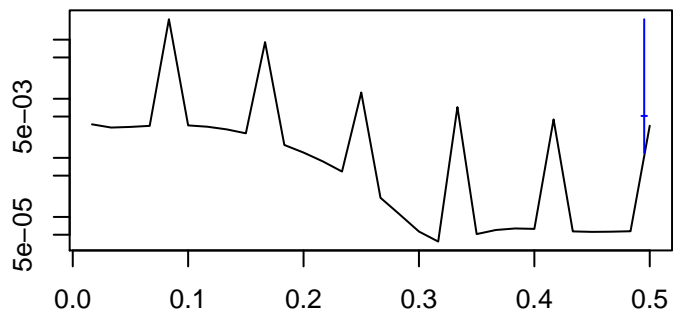

Observed

frequency
bandwidth = 0.00481

Trend

frequency
bandwidth = 0.00601

Seasonal

frequency
bandwidth = 0.00481

Random

frequency
bandwidth = 0.00601