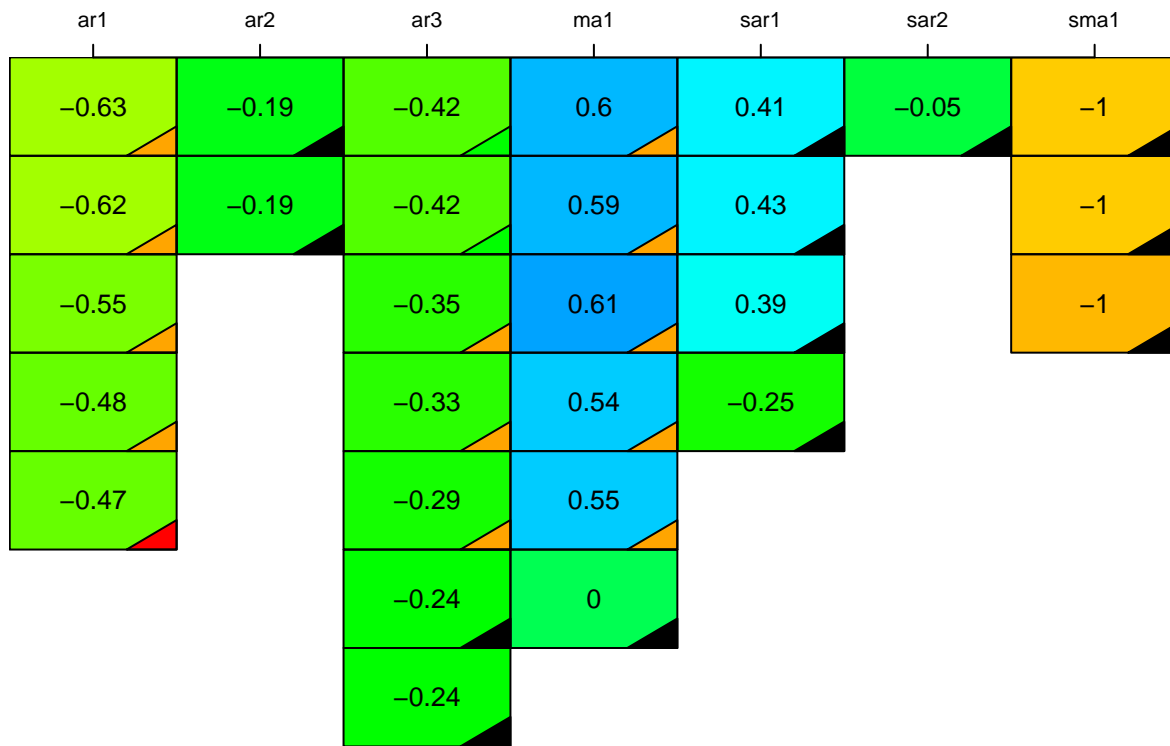

aic

coefficients

p-value