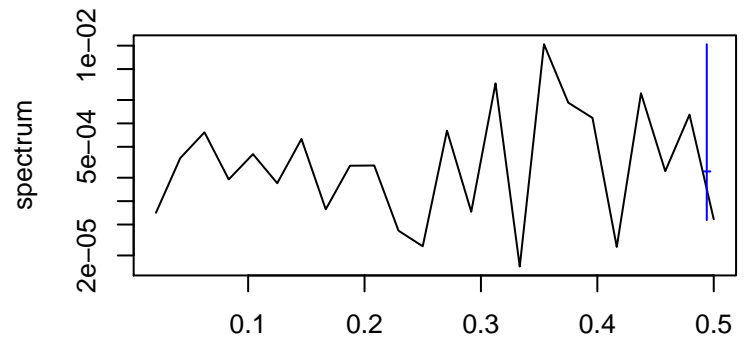

Observed

frequency
bandwidth = 0.00481

Trend

frequency
bandwidth = 0.00601

Seasonal

frequency
bandwidth = 0.00481

Random

frequency
bandwidth = 0.00601