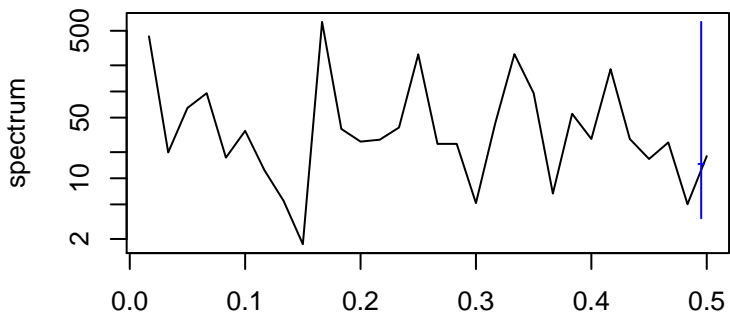

Observed

frequency
bandwidth = 0.00481

Trend

frequency
bandwidth = 0.00601

Seasonal

frequency
bandwidth = 0.00481

Random

frequency
bandwidth = 0.00601