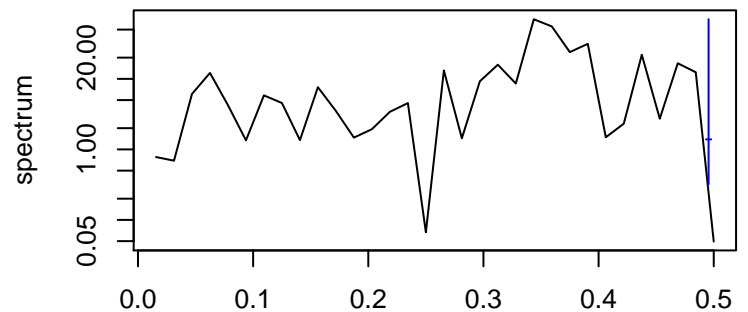

Observed

frequency
bandwidth = 0.00451

Trend

frequency
bandwidth = 0.00451

Seasonal

frequency
bandwidth = 0.00451

Remainder

frequency
bandwidth = 0.00451