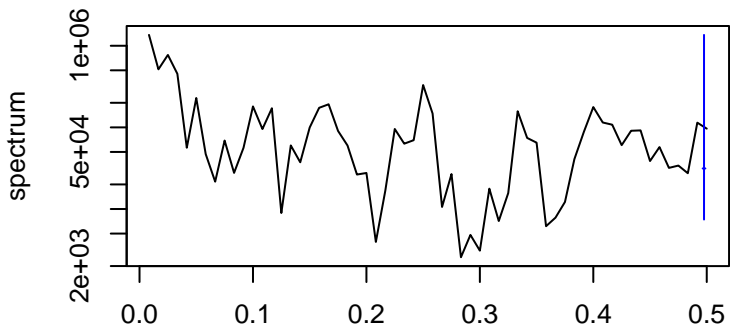

Observed

frequency
bandwidth = 0.00241

Trend

frequency
bandwidth = 0.00267

Seasonal

frequency
bandwidth = 0.00241

Random

frequency
bandwidth = 0.00267