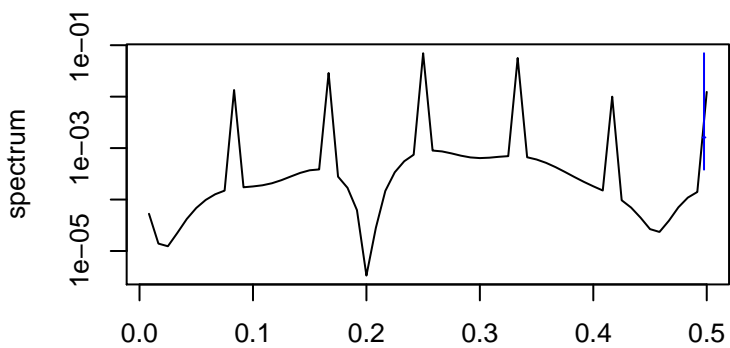

Observed

frequency
bandwidth = 0.00241

Trend

frequency
bandwidth = 0.00267

Seasonal

frequency
bandwidth = 0.00241

Random

frequency
bandwidth = 0.00267