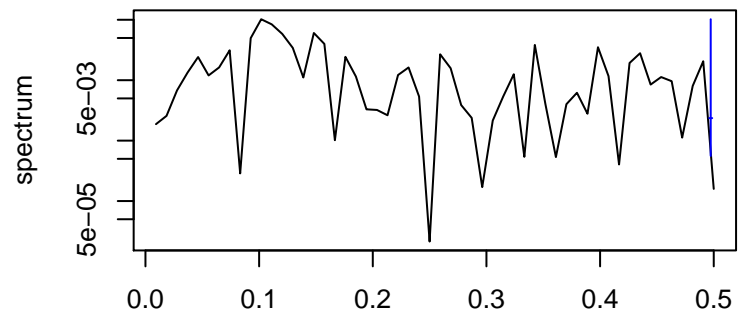

Observed

frequency
bandwidth = 0.00241

Trend

frequency
bandwidth = 0.00267

Seasonal

frequency
bandwidth = 0.00241

Random

frequency
bandwidth = 0.00267