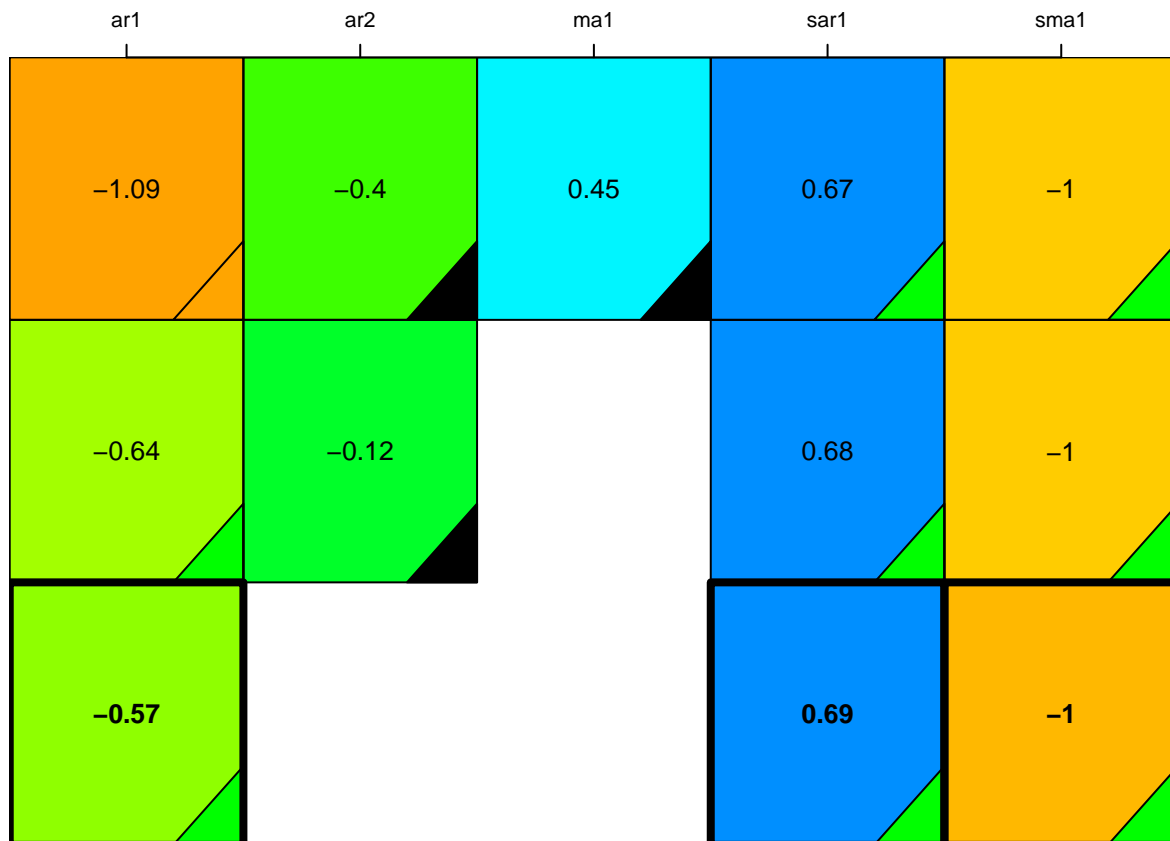

aic

coefficients

p-value