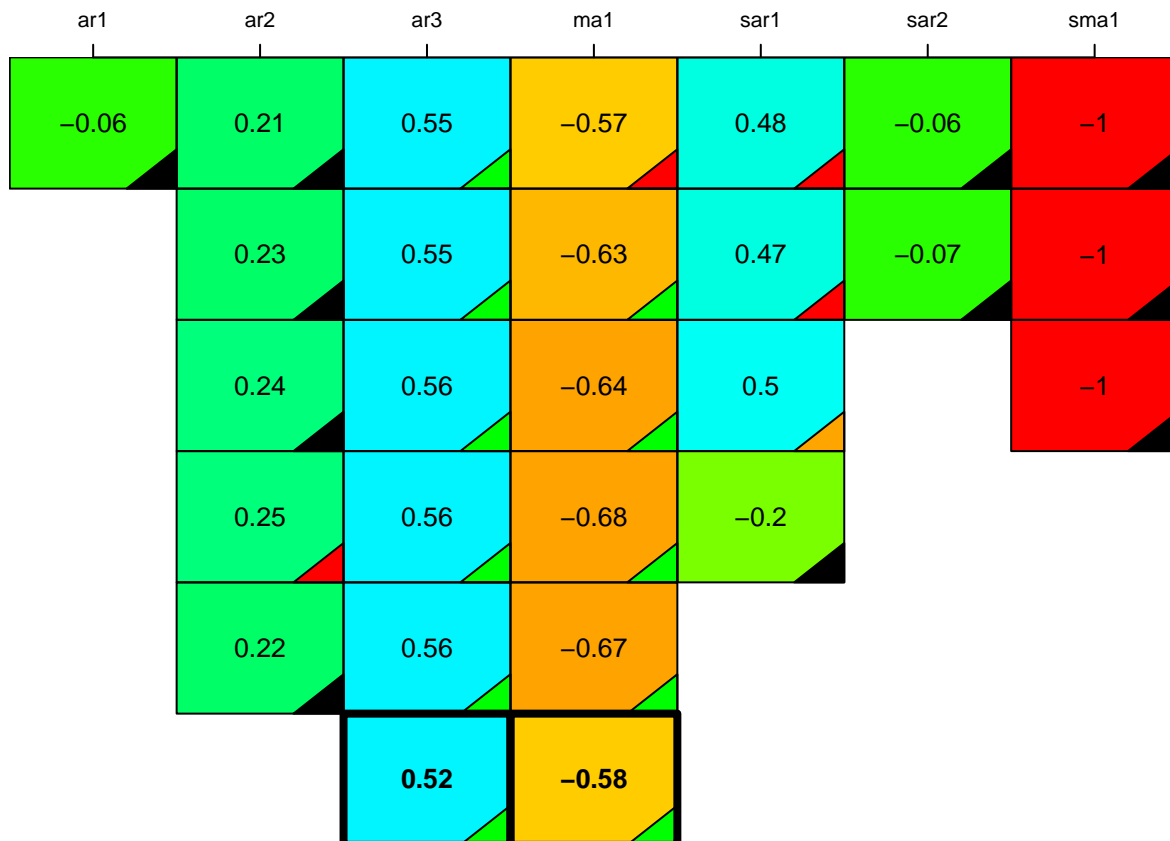

aic

coefficients

p-value