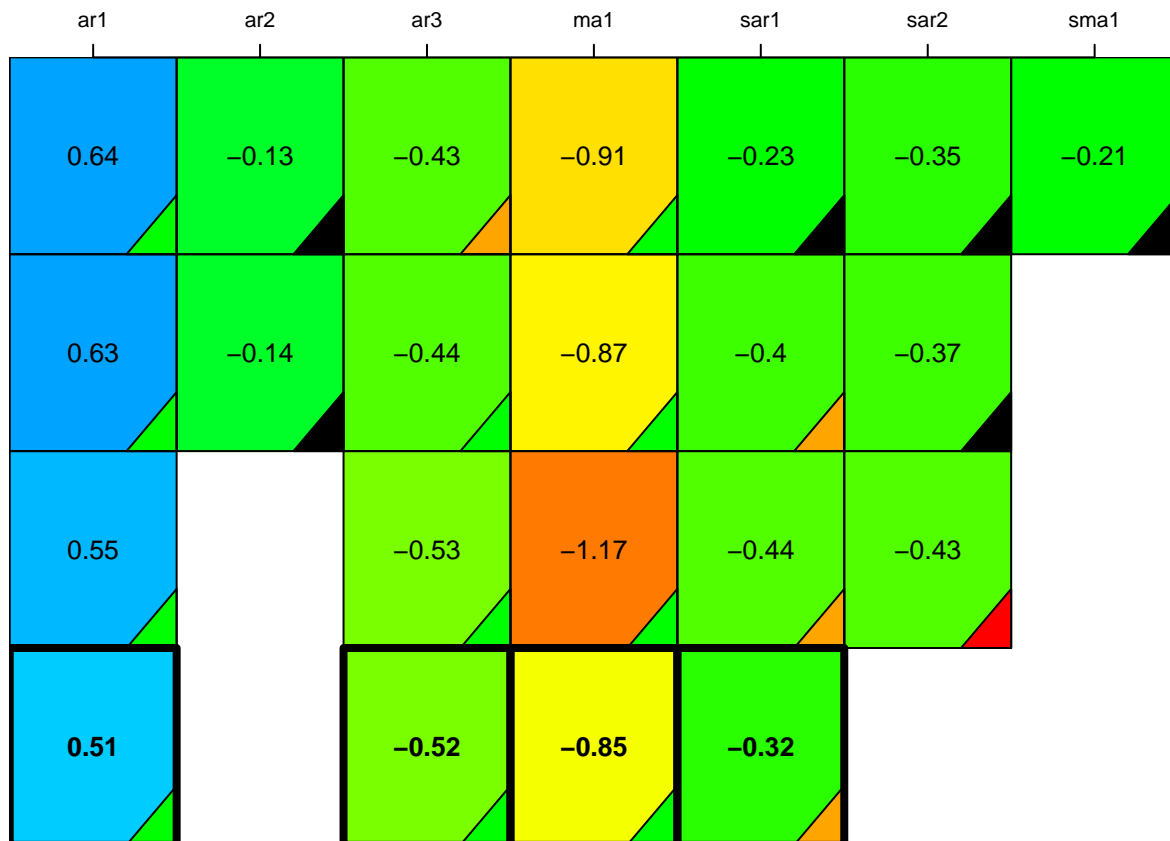

aic

coefficients

p-value