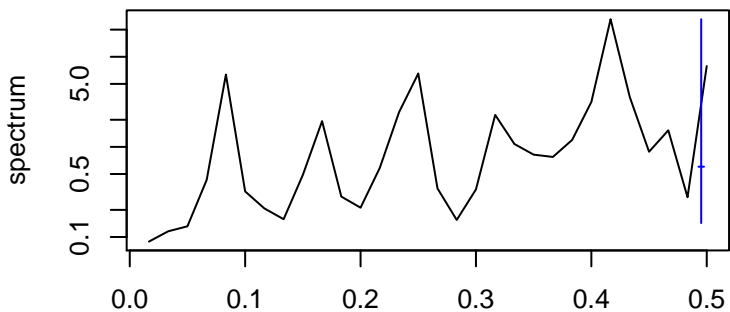

Observed

frequency
bandwidth = 0.00481

Level

frequency
bandwidth = 0.00481

Seasonal

frequency
bandwidth = 0.00481

Standardized Residuals

frequency
bandwidth = 0.00481