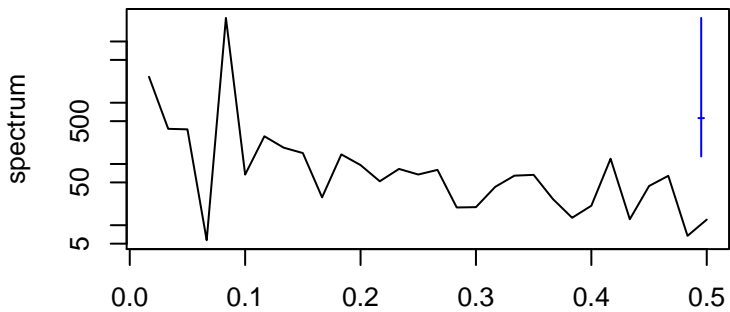

Observed

frequency
bandwidth = 0.00481

Level

frequency
bandwidth = 0.00481

Seasonal

frequency
bandwidth = 0.00481

Standardized Residuals

frequency
bandwidth = 0.00481