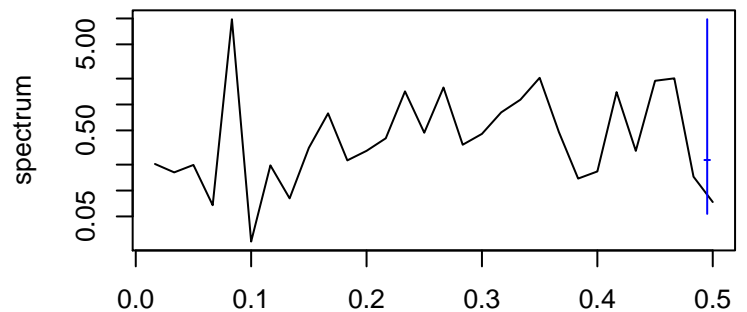

Observed

frequency
bandwidth = 0.00481

Level

frequency
bandwidth = 0.00481

Seasonal

frequency
bandwidth = 0.00481

Standardized Residuals

frequency
bandwidth = 0.00481