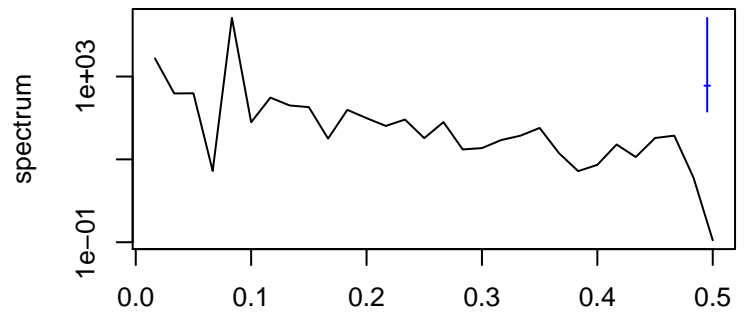

Observed

frequency
bandwidth = 0.00481

Level

frequency
bandwidth = 0.00481

Seasonal

frequency
bandwidth = 0.00481

Standardized Residuals

frequency
bandwidth = 0.00481