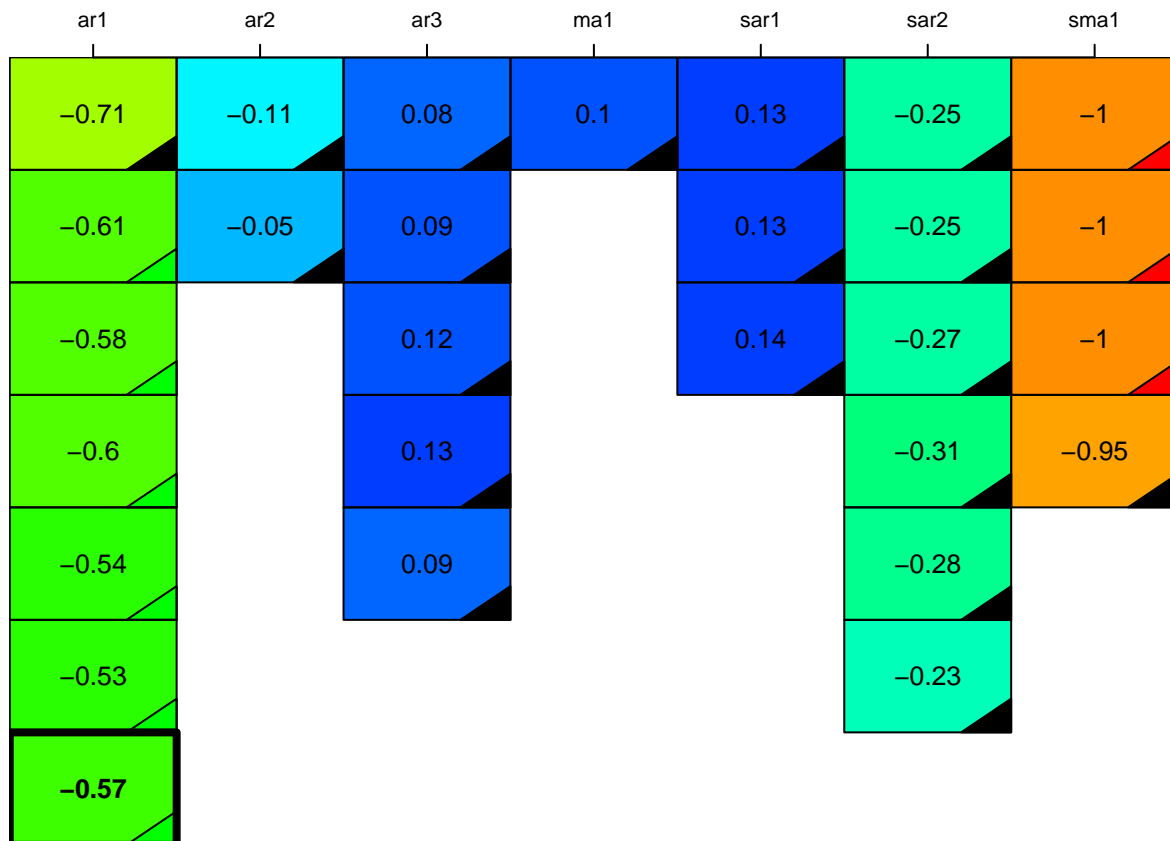

aic

coefficients

p-value