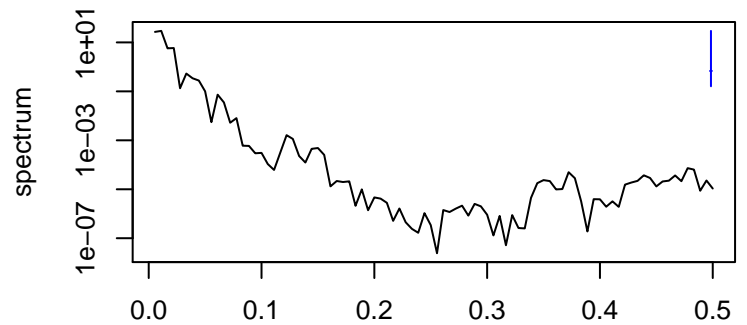

Observed

frequency
bandwidth = 0.00160

Trend

frequency
bandwidth = 0.00160

Seasonal

frequency
bandwidth = 0.00160

Remainder

frequency
bandwidth = 0.00160