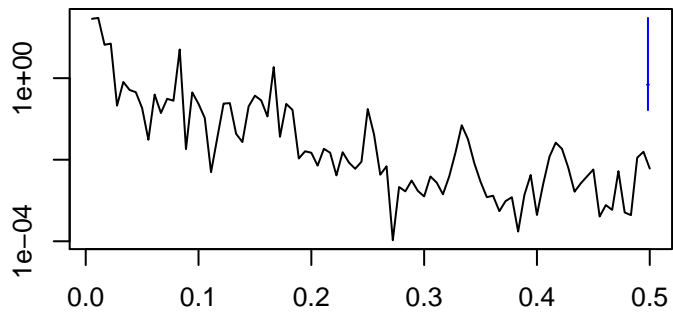

Observed

frequency
bandwidth = 0.00160

Trend

frequency
bandwidth = 0.00160

Seasonal

frequency
bandwidth = 0.00160

Remainder

frequency
bandwidth = 0.00160