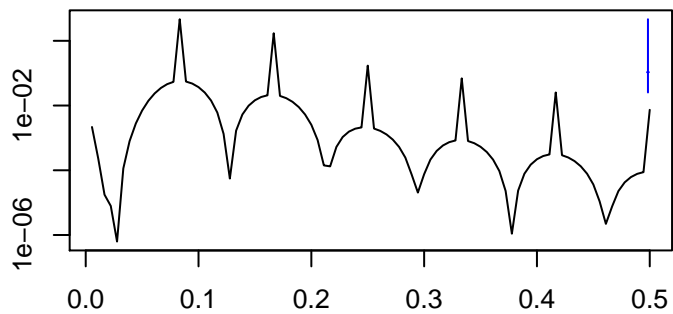

Observed

frequency
bandwidth = 0.00160

Trend

frequency
bandwidth = 0.00160

Seasonal

frequency
bandwidth = 0.00160

Remainder

frequency
bandwidth = 0.00160