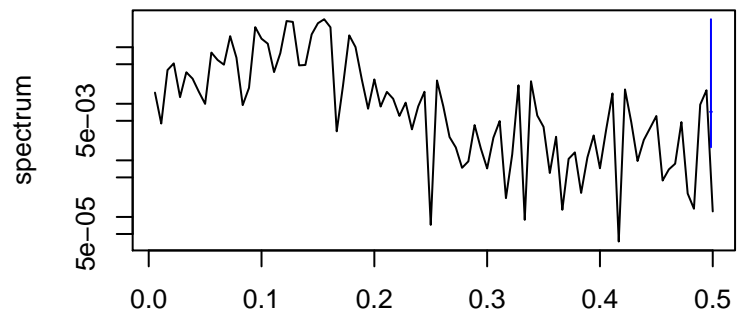

Observed

frequency
bandwidth = 0.00160

Trend

frequency
bandwidth = 0.00160

Seasonal

frequency
bandwidth = 0.00160

Remainder

frequency
bandwidth = 0.00160