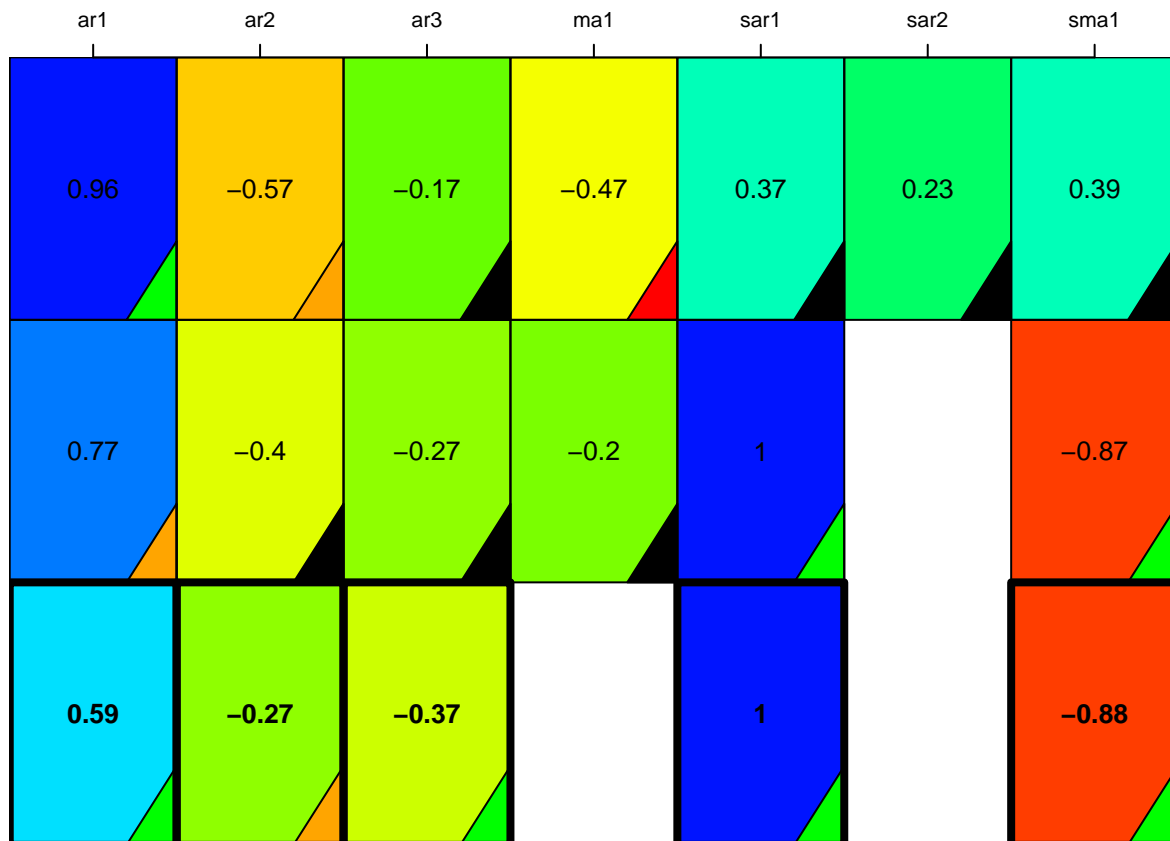

aic

coefficients

p-value