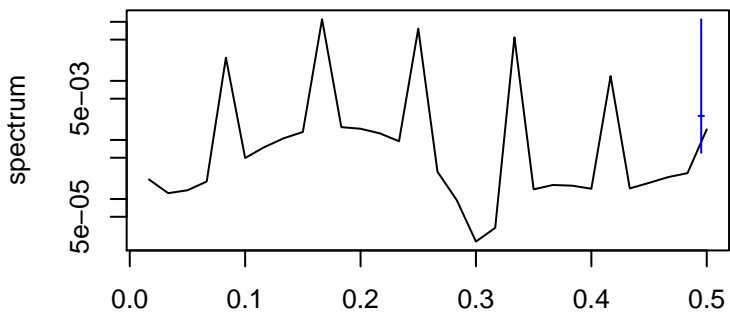

Observed

frequency
bandwidth = 0.00481

Trend

frequency
bandwidth = 0.00601

Seasonal

frequency
bandwidth = 0.00481

Random

frequency
bandwidth = 0.00601