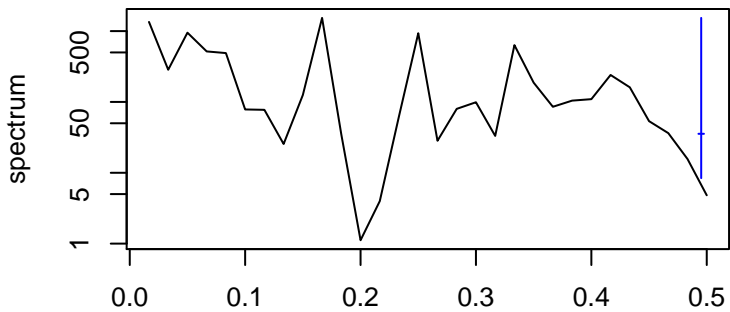

Observed

frequency
bandwidth = 0.00481

Trend

frequency
bandwidth = 0.00601

Seasonal

frequency
bandwidth = 0.00481

Random

frequency
bandwidth = 0.00601