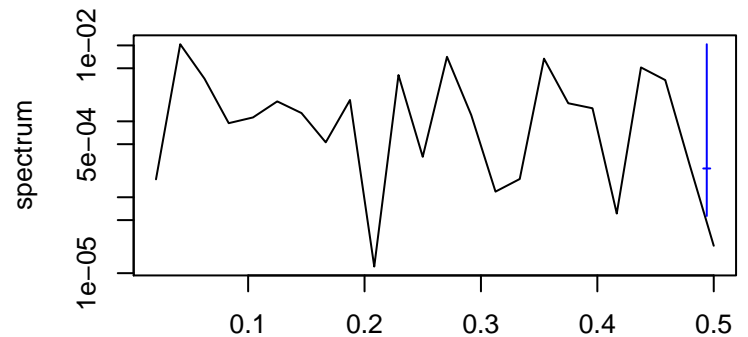

Observed

frequency
bandwidth = 0.00481

Trend

frequency
bandwidth = 0.00601

Seasonal

frequency
bandwidth = 0.00481

Random

frequency
bandwidth = 0.00601