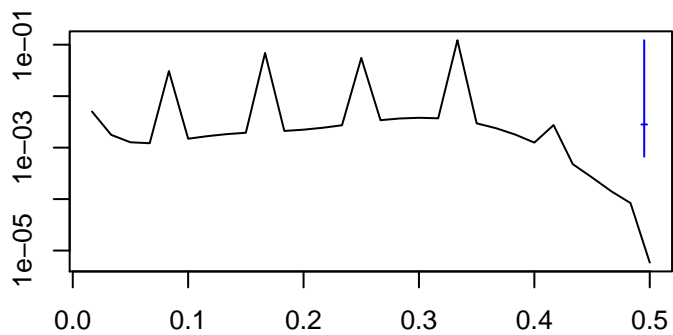

Observed

frequency
bandwidth = 0.00481

Trend

frequency
bandwidth = 0.00601

Seasonal

frequency
bandwidth = 0.00481

Random

frequency
bandwidth = 0.00601