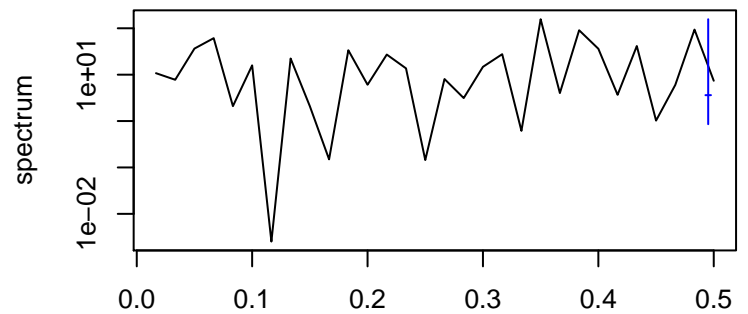

Observed

frequency
bandwidth = 0.00481

Trend

frequency
bandwidth = 0.00481

Seasonal

frequency
bandwidth = 0.00481

Remainder

frequency
bandwidth = 0.00481