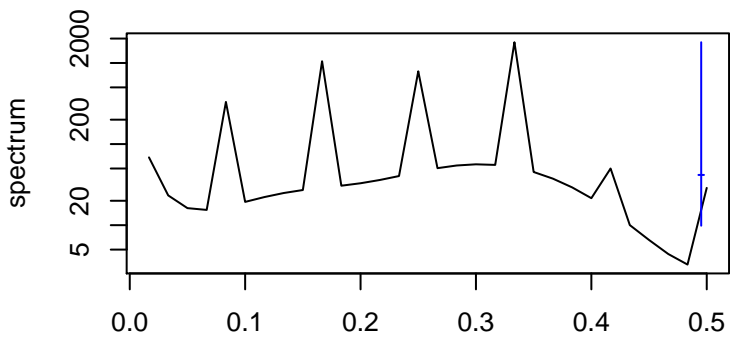

Observed

frequency
bandwidth = 0.00481

Trend

frequency
bandwidth = 0.00481

Seasonal

frequency
bandwidth = 0.00481

Remainder

frequency
bandwidth = 0.00481