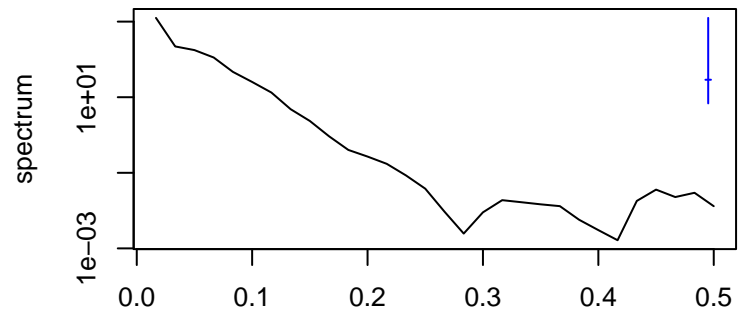

Observed

frequency
bandwidth = 0.00481

Trend

frequency
bandwidth = 0.00481

Seasonal

frequency
bandwidth = 0.00481

Remainder

frequency
bandwidth = 0.00481