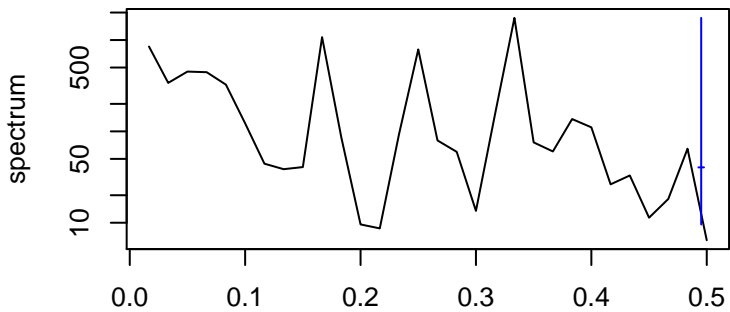

Observed

frequency
bandwidth = 0.00481

Trend

frequency
bandwidth = 0.00481

Seasonal

frequency
bandwidth = 0.00481

Remainder

frequency
bandwidth = 0.00481