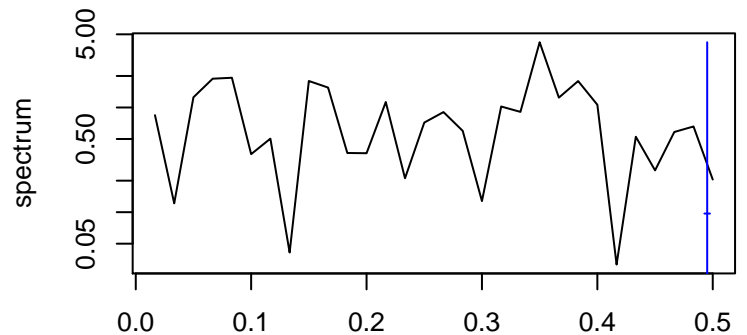

Observed

frequency
bandwidth = 0.00481

Level

frequency
bandwidth = 0.00481

Seasonal

frequency
bandwidth = 0.00481

Standardized Residuals

frequency
bandwidth = 0.00481