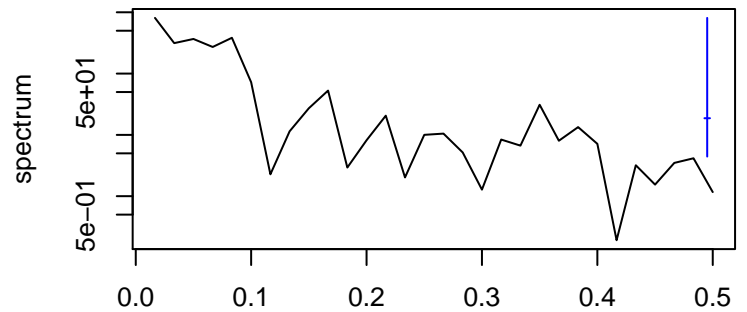

Observed

frequency
bandwidth = 0.00481

Level

frequency
bandwidth = 0.00481

Seasonal

frequency
bandwidth = 0.00481

Standardized Residuals

frequency
bandwidth = 0.00481