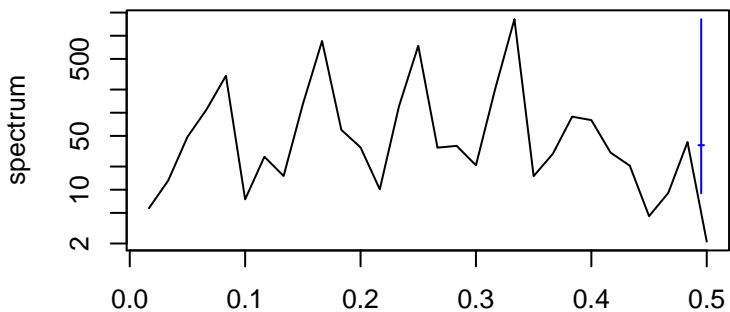

Observed

frequency
bandwidth = 0.00481

Level

frequency
bandwidth = 0.00481

Seasonal

frequency
bandwidth = 0.00481

Standardized Residuals

frequency
bandwidth = 0.00481