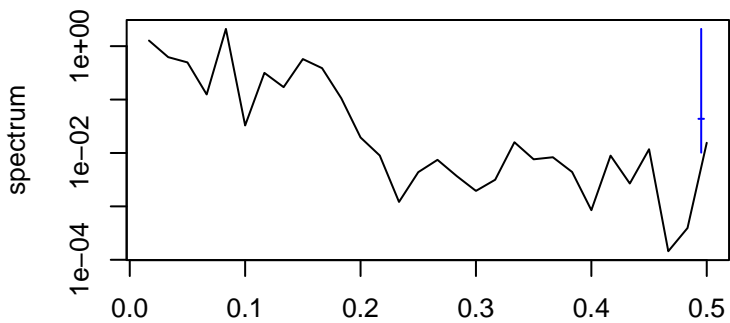

Observed

frequency
bandwidth = 0.00481

Trend

frequency
bandwidth = 0.00481

Seasonal

frequency
bandwidth = 0.00481

Remainder

frequency
bandwidth = 0.00481