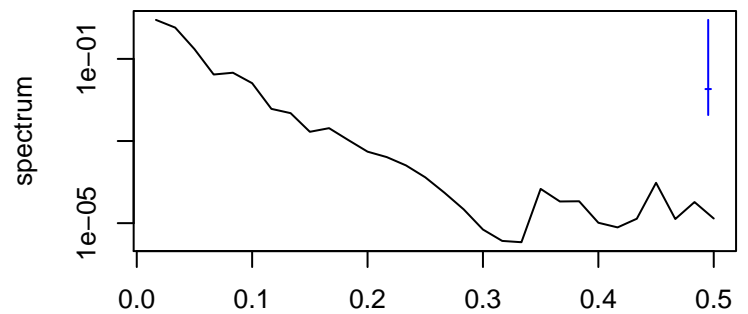

Observed

frequency
bandwidth = 0.00481

Trend

frequency
bandwidth = 0.00481

Seasonal

frequency
bandwidth = 0.00481

Remainder

frequency
bandwidth = 0.00481