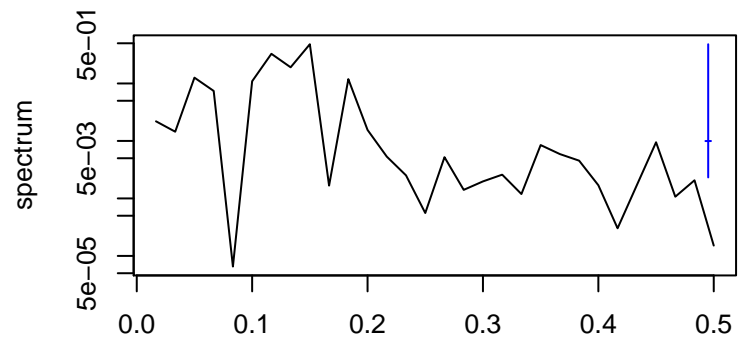

Observed

frequency
bandwidth = 0.00481

Trend

frequency
bandwidth = 0.00481

Seasonal

frequency
bandwidth = 0.00481

Remainder

frequency
bandwidth = 0.00481