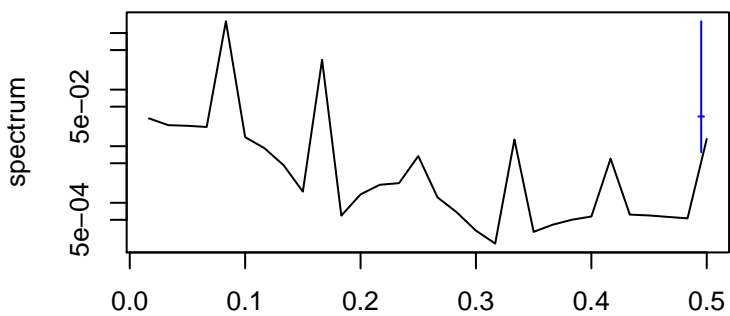

Observed

frequency
bandwidth = 0.00481

Trend

frequency
bandwidth = 0.00481

Seasonal

frequency
bandwidth = 0.00481

Remainder

frequency
bandwidth = 0.00481