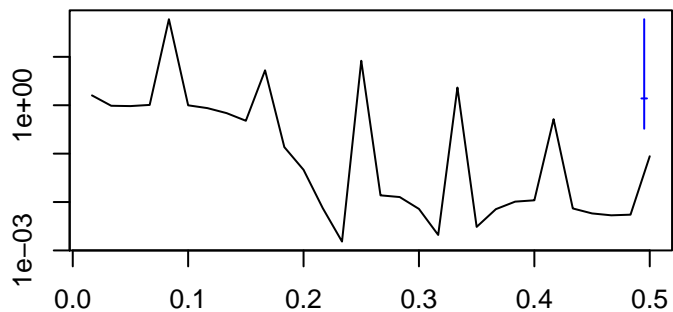

Observed

frequency
bandwidth = 0.00481

Trend

frequency
bandwidth = 0.00601

Seasonal

frequency
bandwidth = 0.00481

Random

frequency
bandwidth = 0.00601