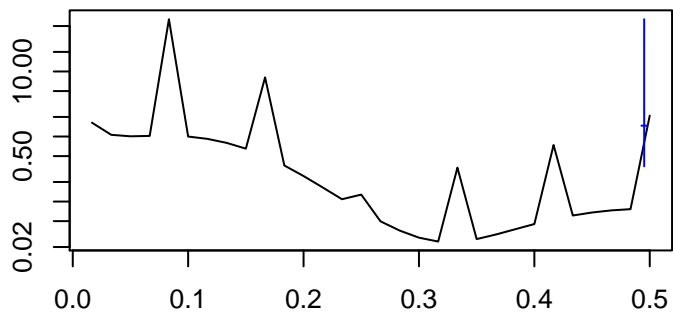

Observed

frequency
bandwidth = 0.00481

Trend

frequency
bandwidth = 0.00481

Seasonal

frequency
bandwidth = 0.00481

Remainder

frequency
bandwidth = 0.00481