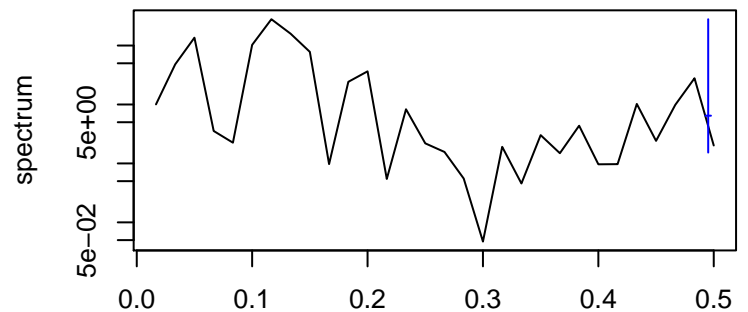

Observed

frequency
bandwidth = 0.00481

Trend

frequency
bandwidth = 0.00481

Seasonal

frequency
bandwidth = 0.00481

Remainder

frequency
bandwidth = 0.00481