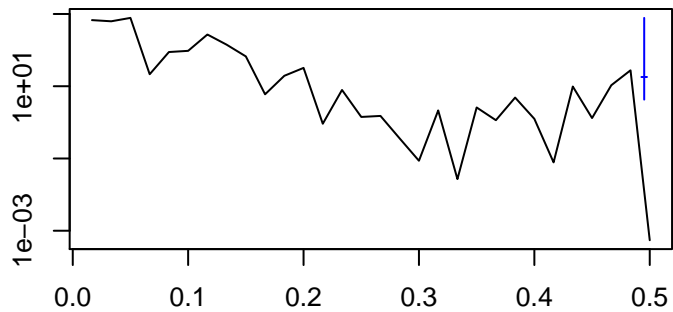

Observed

frequency
bandwidth = 0.00481

Trend

frequency
bandwidth = 0.00481

Seasonal

frequency
bandwidth = 0.00481

Remainder

frequency
bandwidth = 0.00481