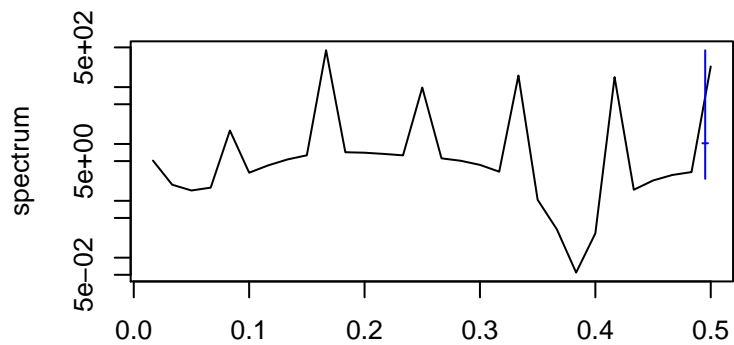

Observed

frequency
bandwidth = 0.00481

Trend

frequency
bandwidth = 0.00601

Seasonal

frequency
bandwidth = 0.00481

Random

frequency
bandwidth = 0.00601