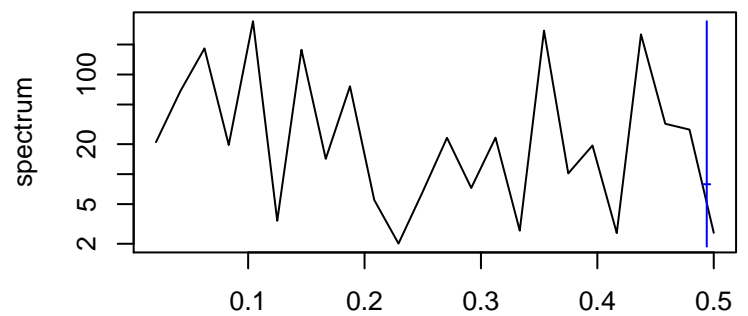

Observed

frequency
bandwidth = 0.00481

Trend

frequency
bandwidth = 0.00601

Seasonal

frequency
bandwidth = 0.00481

Random

frequency
bandwidth = 0.00601