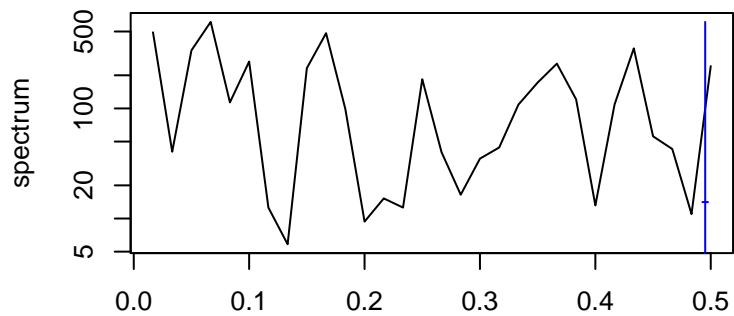

Observed

frequency
bandwidth = 0.00481

Trend

frequency
bandwidth = 0.00601

Seasonal

frequency
bandwidth = 0.00481

Random

frequency
bandwidth = 0.00601