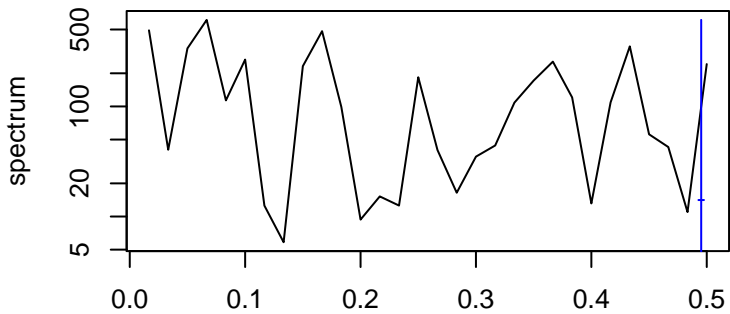

Observed

frequency
bandwidth = 0.00481

Trend

frequency
bandwidth = 0.00481

Seasonal

frequency
bandwidth = 0.00481

Remainder

frequency
bandwidth = 0.00481