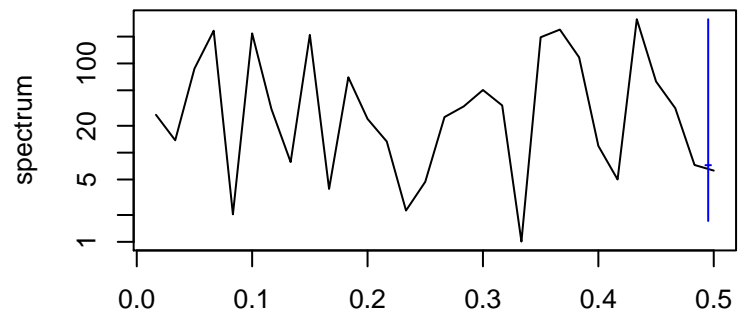

Observed

frequency
bandwidth = 0.00481

Trend

frequency
bandwidth = 0.00481

Seasonal

frequency
bandwidth = 0.00481

Remainder

frequency
bandwidth = 0.00481