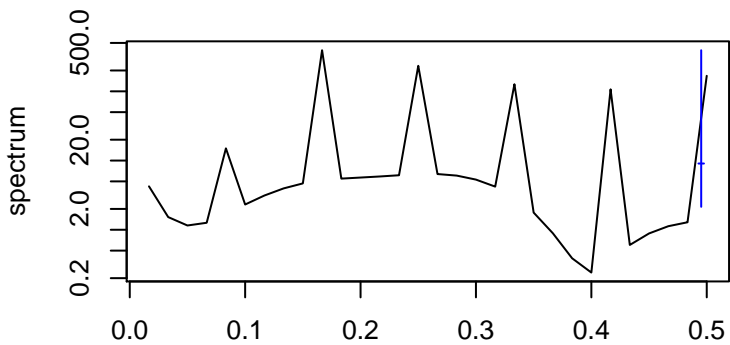

Observed

frequency
bandwidth = 0.00481

Trend

frequency
bandwidth = 0.00481

Seasonal

frequency
bandwidth = 0.00481

Remainder

frequency
bandwidth = 0.00481