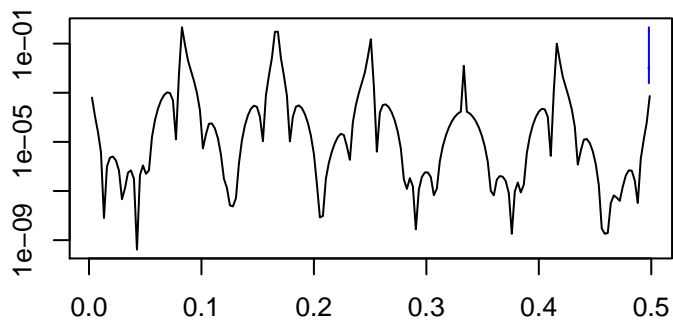

Observed

frequency
bandwidth = 0.00077

Trend

frequency
bandwidth = 0.000802

Seasonal

frequency
bandwidth = 0.00077

Random

frequency
bandwidth = 0.000802