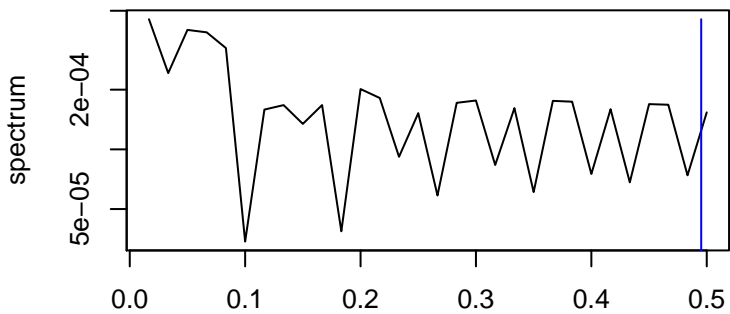

Observed

frequency
bandwidth = 0.00481

Level

frequency
bandwidth = 0.00481

Seasonal

frequency
bandwidth = 0.00481

Standardized Residuals

frequency
bandwidth = 0.00481