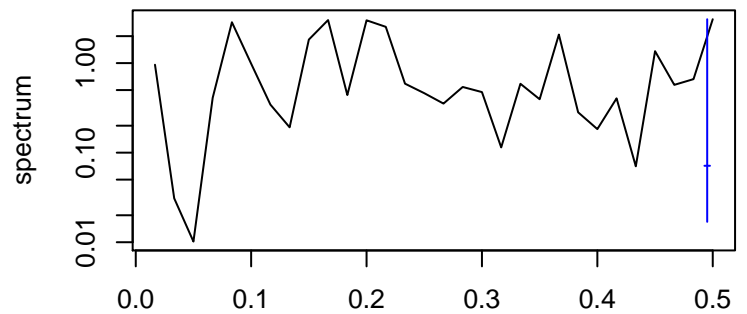

Observed

frequency
bandwidth = 0.00481

Level

frequency
bandwidth = 0.00481

Seasonal

frequency
bandwidth = 0.00481

Standardized Residuals

frequency
bandwidth = 0.00481