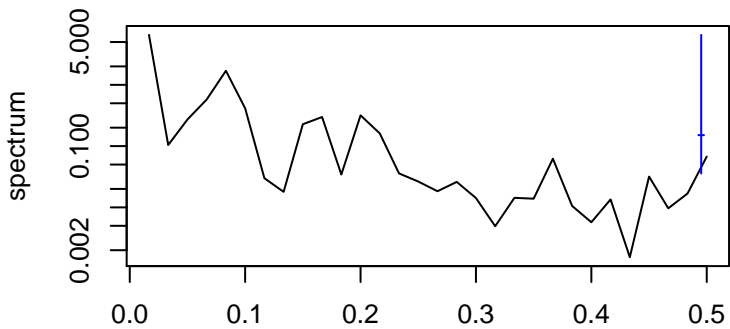

Observed

frequency
bandwidth = 0.00481

Level

frequency
bandwidth = 0.00481

Seasonal

frequency
bandwidth = 0.00481

Standardized Residuals

frequency
bandwidth = 0.00481