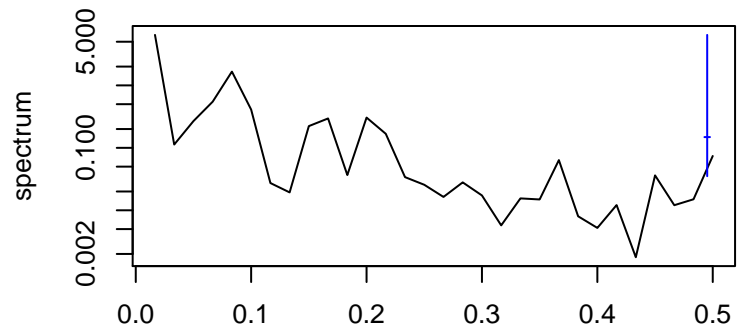

Observed

frequency
bandwidth = 0.00481

Level

frequency
bandwidth = 0.00481

Seasonal

frequency
bandwidth = 0.00481

Standardized Residuals

frequency
bandwidth = 0.00481