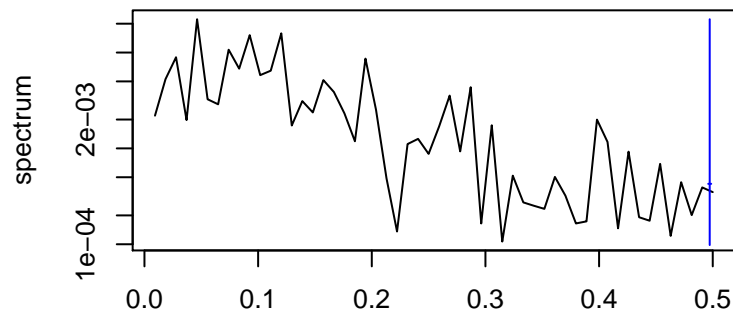

Observed

frequency
bandwidth = 0.00241

Trend

frequency
bandwidth = 0.00267

Seasonal

frequency
bandwidth = 0.00267

Random

frequency
bandwidth = 0.00267