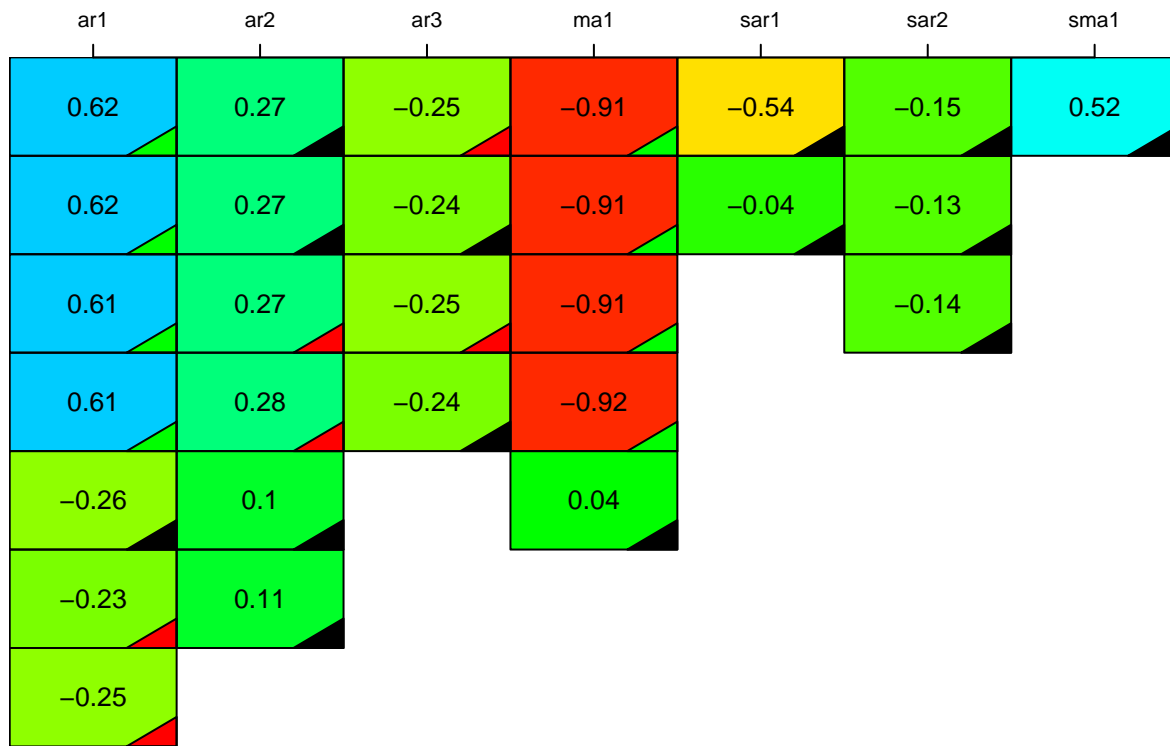

aic

coefficients

p-value