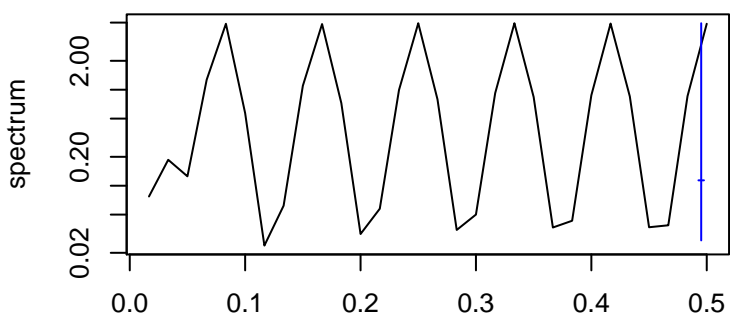

Observed

frequency
bandwidth = 0.00481

Level

frequency
bandwidth = 0.00481

Seasonal

frequency
bandwidth = 0.00481

Standardized Residuals

frequency
bandwidth = 0.00481