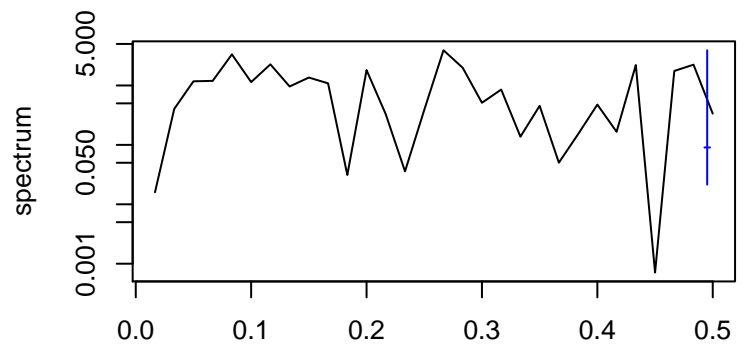

Observed

frequency
bandwidth = 0.00481

Level

frequency
bandwidth = 0.00481

Seasonal

frequency
bandwidth = 0.00481

Standardized Residuals

frequency
bandwidth = 0.00481