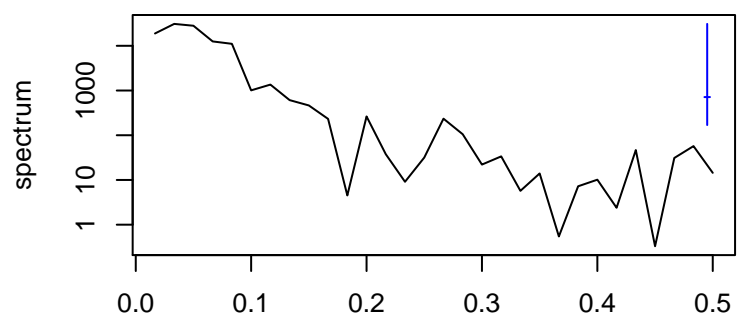

Observed

frequency
bandwidth = 0.00481

Level

frequency
bandwidth = 0.00481

Seasonal

frequency
bandwidth = 0.00481

Standardized Residuals

frequency
bandwidth = 0.00481