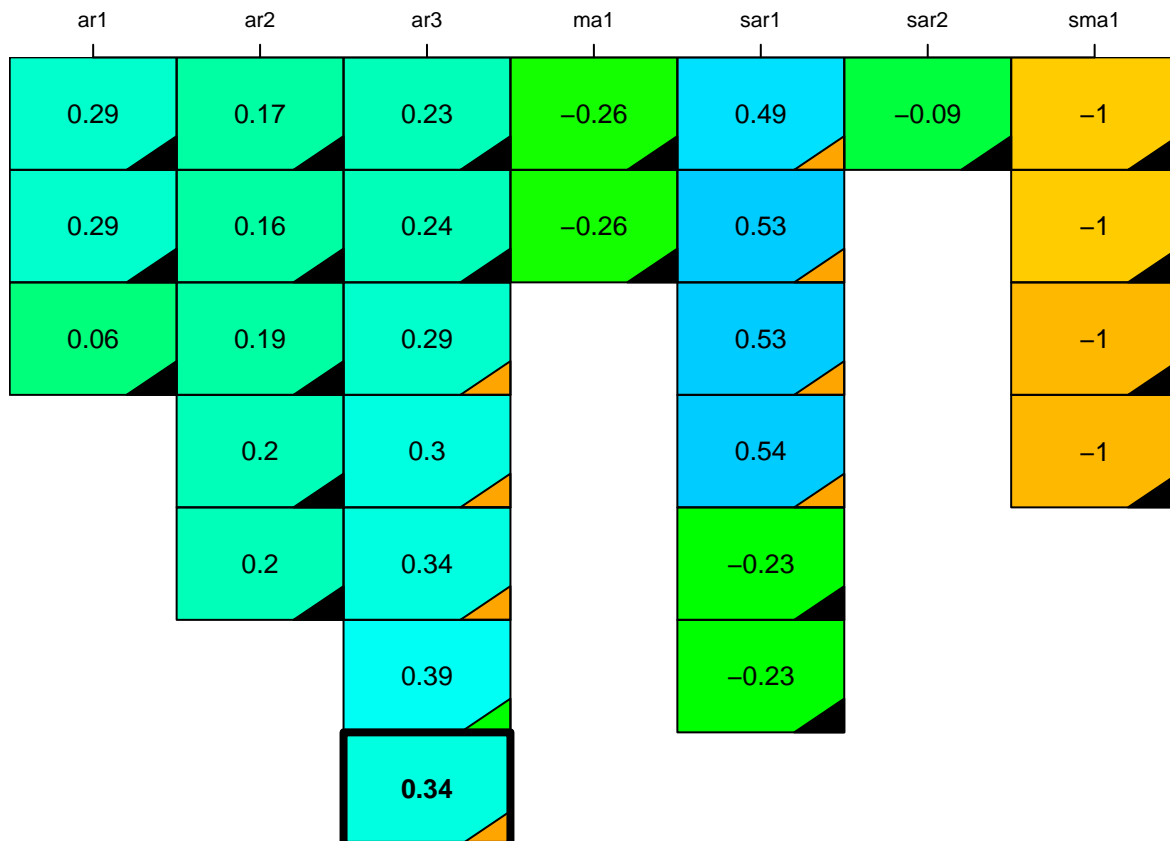

aic

coefficients

p-value