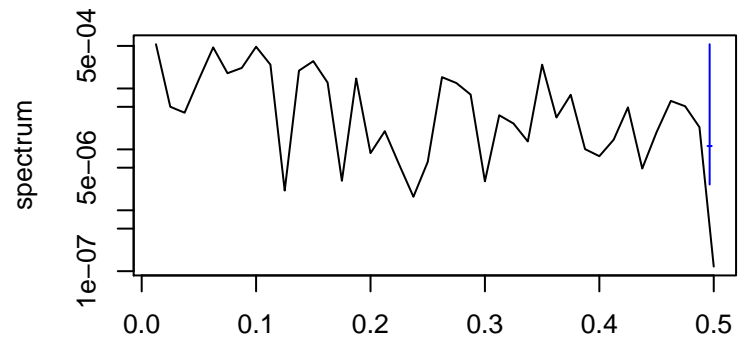

Observed

frequency
bandwidth = 0.00301

Trend

frequency
bandwidth = 0.00321

Seasonal

frequency
bandwidth = 0.00321

Random

frequency
bandwidth = 0.00361