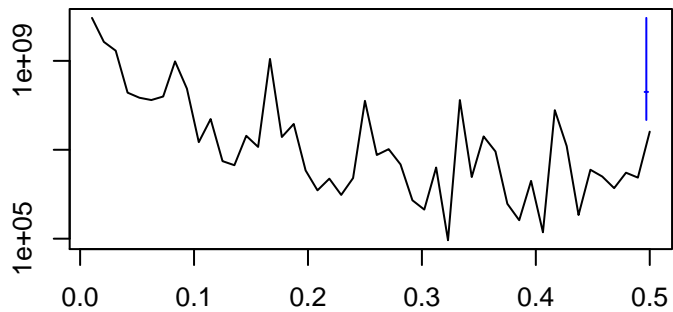

Observed

frequency
bandwidth = 0.00301

Trend

frequency
bandwidth = 0.00321

Seasonal

frequency
bandwidth = 0.00321

Random

frequency
bandwidth = 0.00361