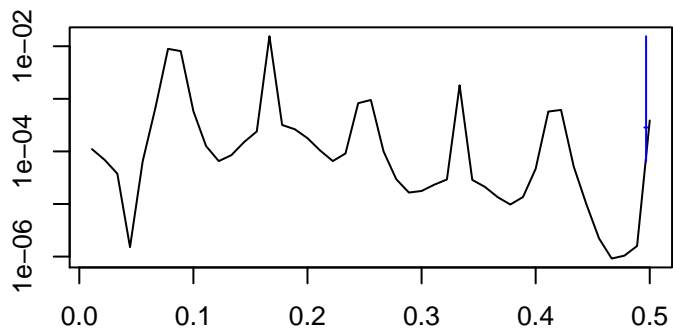

Observed

frequency
bandwidth = 0.00301

Trend

frequency
bandwidth = 0.00321

Seasonal

frequency
bandwidth = 0.00321

Random

frequency
bandwidth = 0.00361