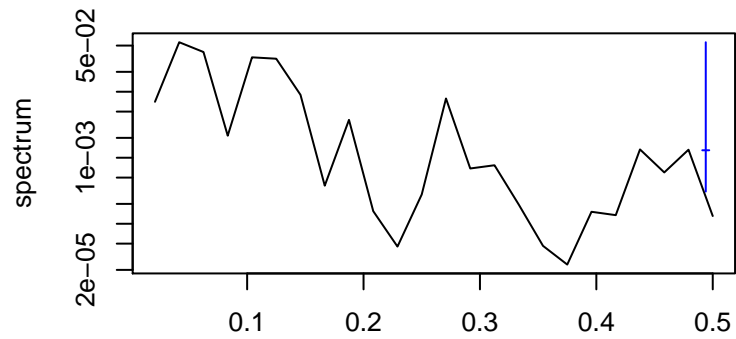

Observed

frequency
bandwidth = 0.00481

Trend

frequency
bandwidth = 0.00601

Seasonal

frequency
bandwidth = 0.00481

Random

frequency
bandwidth = 0.00601