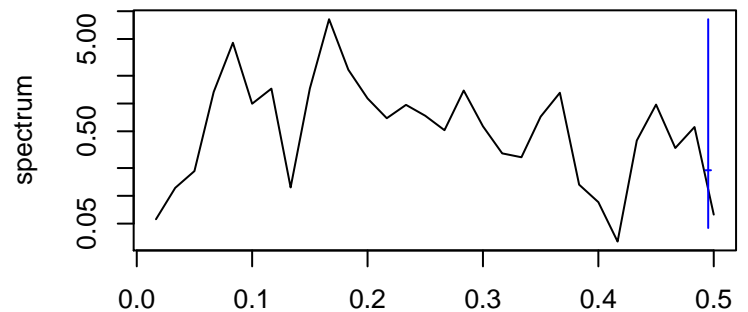

Observed

frequency
bandwidth = 0.00481

Level

frequency
bandwidth = 0.00481

Seasonal

frequency
bandwidth = 0.00481

Standardized Residuals

frequency
bandwidth = 0.00481