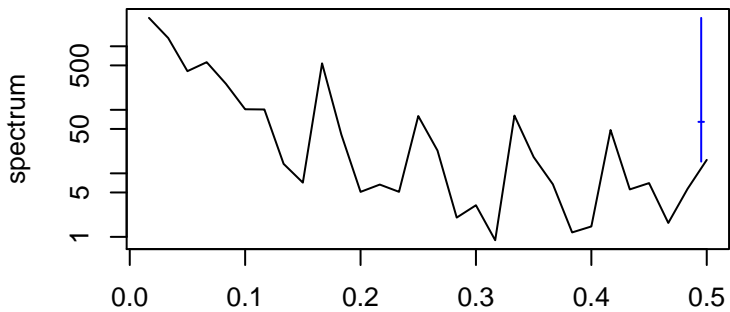

Observed

frequency
bandwidth = 0.00481

Level

frequency
bandwidth = 0.00481

Seasonal

frequency
bandwidth = 0.00481

Standardized Residuals

frequency
bandwidth = 0.00481