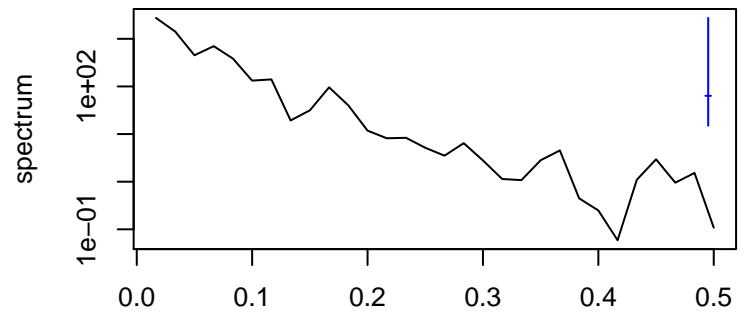

Observed

frequency
bandwidth = 0.00481

Level

frequency
bandwidth = 0.00481

Seasonal

frequency
bandwidth = 0.00481

Standardized Residuals

frequency
bandwidth = 0.00481