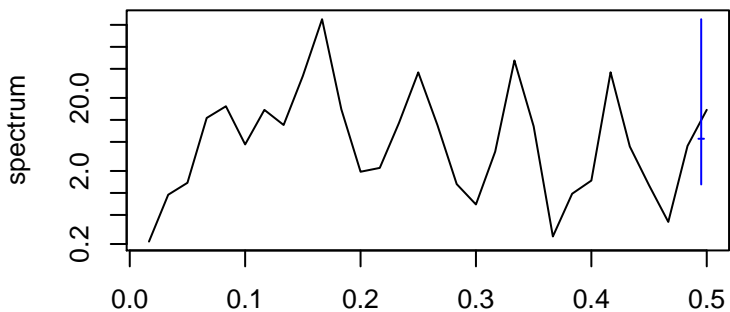

Observed

frequency
bandwidth = 0.00481

Level

frequency
bandwidth = 0.00481

Seasonal

frequency
bandwidth = 0.00481

Standardized Residuals

frequency
bandwidth = 0.00481