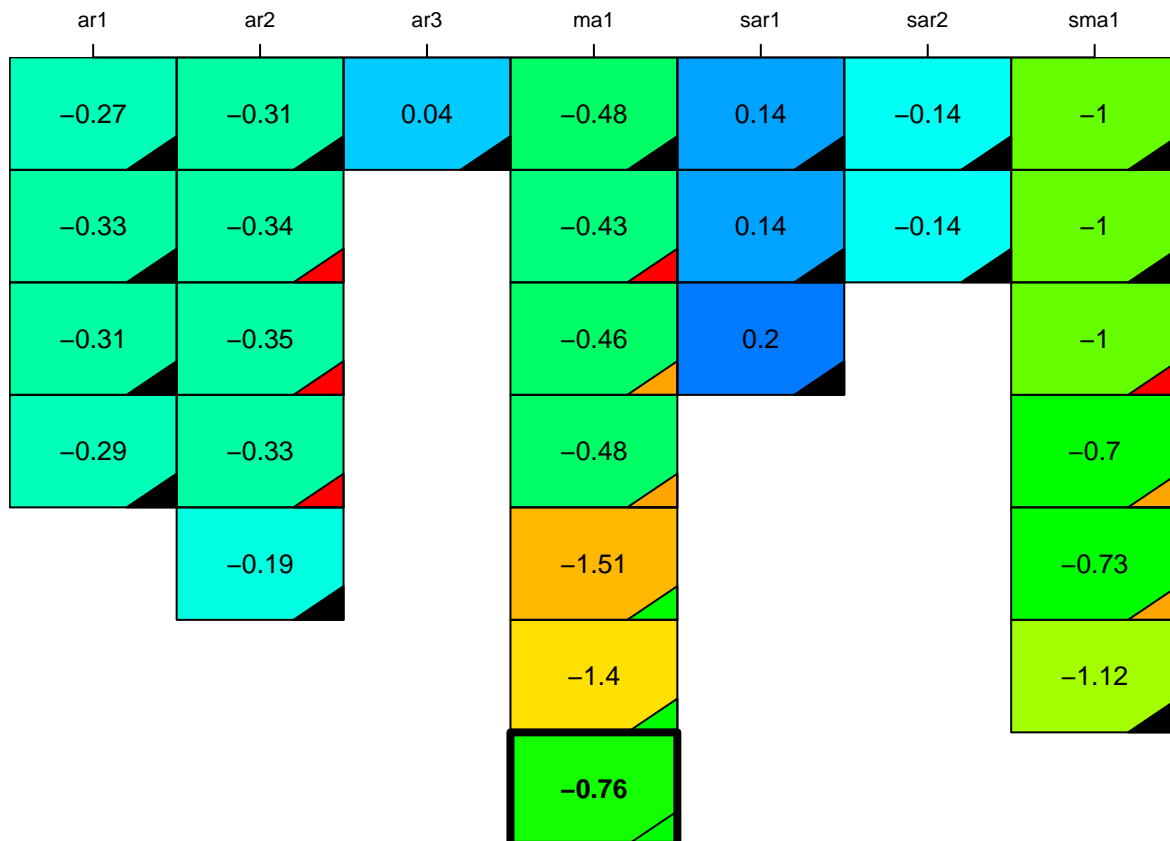

aic

coefficients

p-value