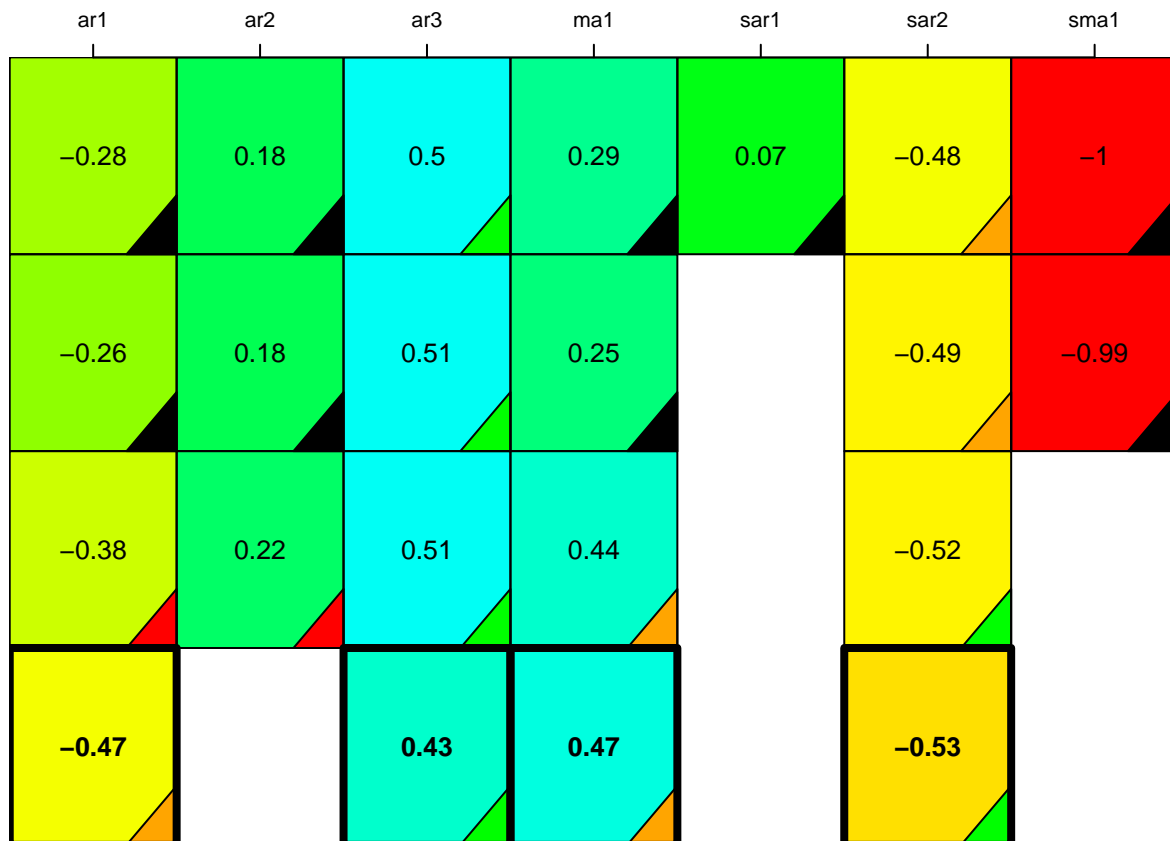

aic

coefficients

p-value