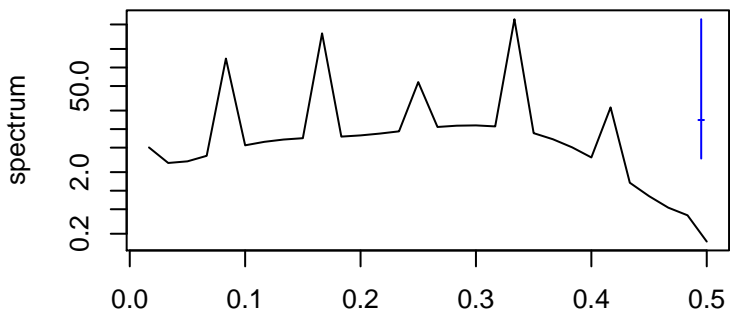

Observed

frequency
bandwidth = 0.00481

Trend

frequency
bandwidth = 0.00481

Seasonal

frequency
bandwidth = 0.00481

Remainder

frequency
bandwidth = 0.00481