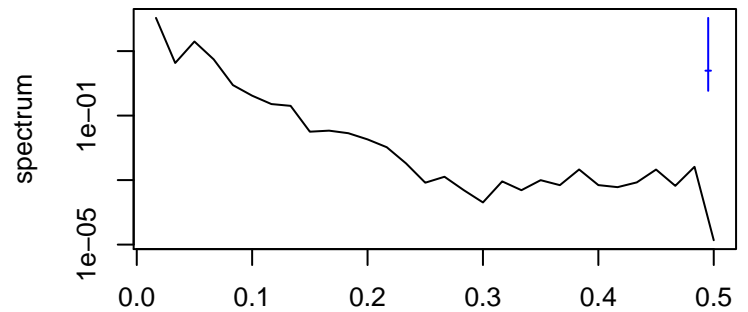

Observed

frequency
bandwidth = 0.00481

Trend

frequency
bandwidth = 0.00481

Seasonal

frequency
bandwidth = 0.00481

Remainder

frequency
bandwidth = 0.00481