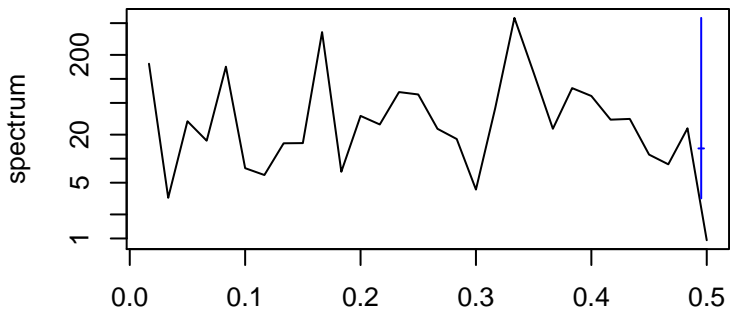

Observed

frequency
bandwidth = 0.00481

Trend

frequency
bandwidth = 0.00481

Seasonal

frequency
bandwidth = 0.00481

Remainder

frequency
bandwidth = 0.00481