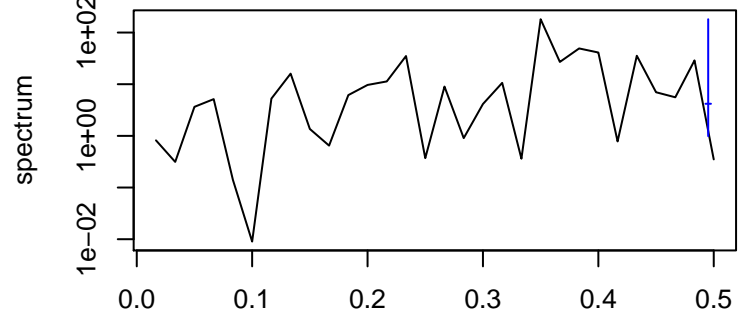

Observed

frequency
bandwidth = 0.00481

Trend

frequency
bandwidth = 0.00481

Seasonal

frequency
bandwidth = 0.00481

Remainder

frequency
bandwidth = 0.00481