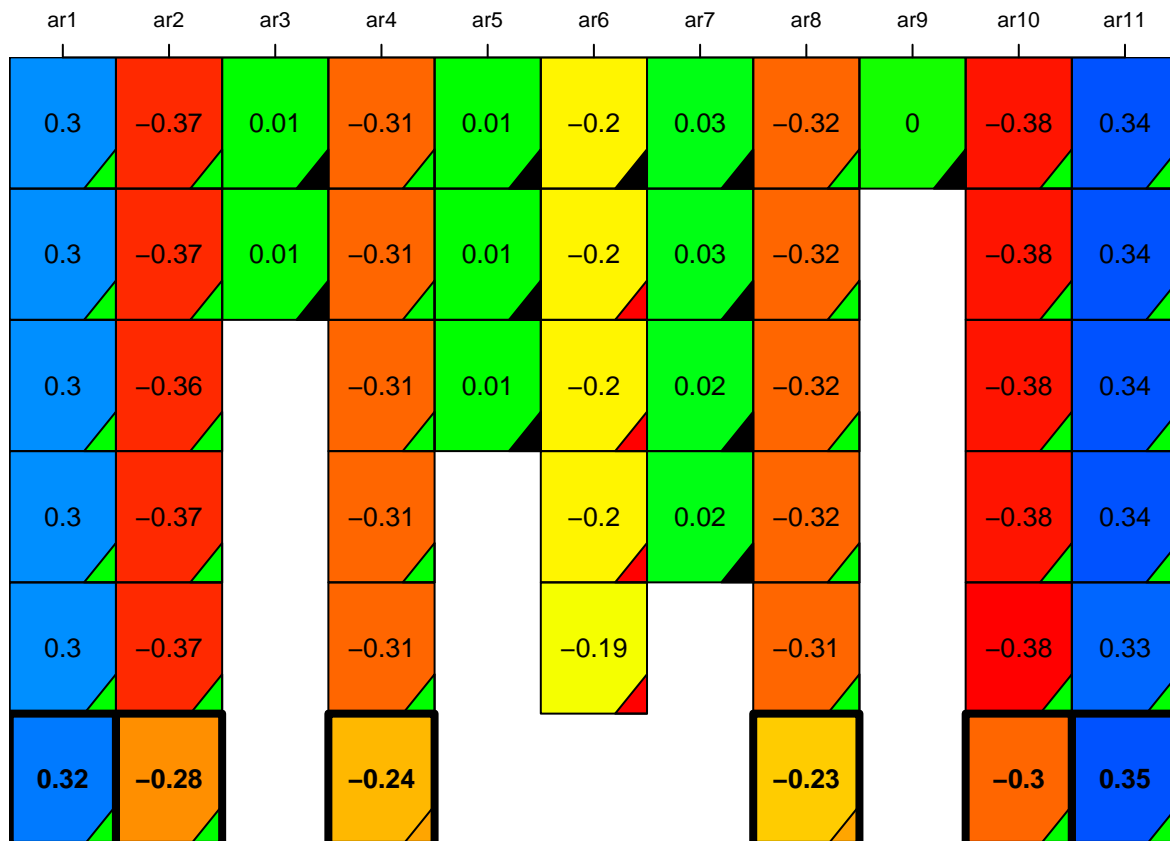

aic

coefficients

p-value